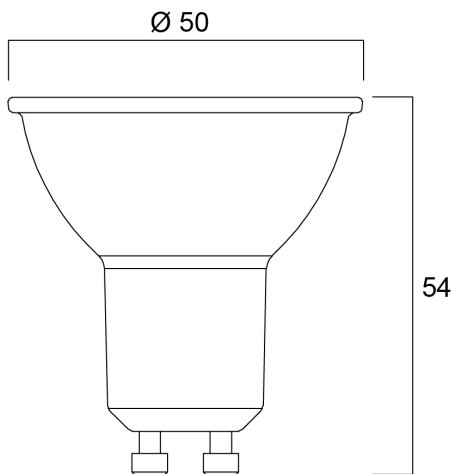

RefLED ES50 V6 320LM 840 110 SL10

Item No: 0029175

SYLVANIA

Compact, energy efficient and exceptional value LED GU10 lamp Same shape and size as halogen GU10 lamp Compact Cluster SMD technology enabling high efficiency with halogen look Reduced visible heat sink from the front Available in 110 degree beam angle High lumen efficacy 15,000 hours average rated life 3 years warranty

Technical Assets

Dimensions (mm)

Photometrics

RefLED ES50 V6 320LM 840 110 SL10

Item No: 0029175

SYLVANIA

General data

Product name	RefLED ES50 V6 320LM 840 110 SL10
Technology	LED
Watt (Rated) (W)	4.2
Cap/Base	GU10
Fixture rating	Open
General application	Education, Hospitality, Museums & Galleries, Office, Residential & Consumer, Retail
Operating temperature range (°C)	-20°C...+40°C
Performance ambient temperature Tq (°C)	25
ETIM Class	EC001959
Warranty	3 years

Lifetime data

Lifespan L70 B50	15000
Average life (Nominal) (h)	15000
Average life (Rated) (h)	15000

Physical data

Nominal Product Height (mm)	54
Nominal Product Diameter (mm)	50
Weight (kg)	0.186

RefLED ES50 V6 320LM 840 110 SL10

Item No: 0029175

Packaging

Product EAN number	5410288291758
Packaging single length / height (cm)	8.2
Packaging single width (cm)	19.5
Packaging single depth (cm)	10.4
DUN14 (inner)	15410288291755
Units per outer package	6
Packaging outer length / height (cm)	32.8
Packaging outer width (cm)	20.7
Packaging outer depth (cm)	18.1