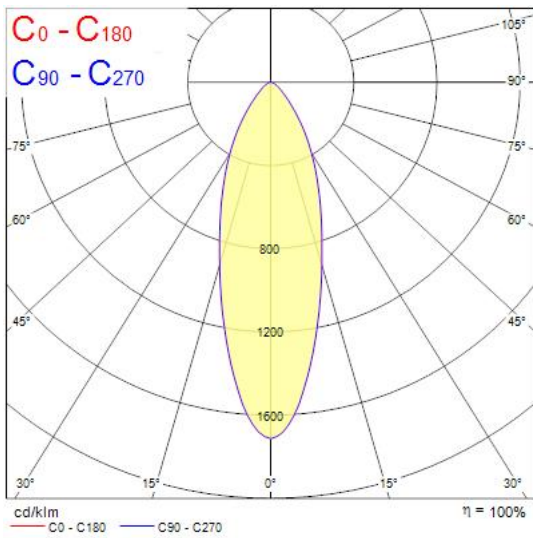

SYLSPOT KIT ROUND 345LM 830 ADJ IP20 WHT 0005725

Housing colour	White
IP rating	IP20
IK rating	IK03
Product EAN number	5410288057255
Warranty	3 years
Dimming method	N/A
Colour Code	830
Useful luminous flux (#use)	345

Photometry