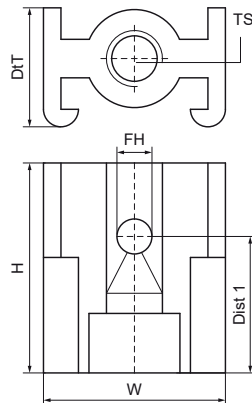

## Walraven Threaded Connector

(C3010)

an accessory for Walraven PVC pipe clamps

### Features & benefits

- with 'claws' which grip on to the band
- material: threaded connector made of PC (polycarbonate)
- impact-resistant

Product Number	VVS Number	Thread Size	Thread Type	Total Height	Total Width	Total Depth
<i>Reference letter</i>		<i>TS</i>	<i>TT</i>	<i>H</i>	<i>W</i>	<i>DtT</i>
<i>Unit description</i>				<i>mm</i>	<i>mm</i>	<i>mm</i>
1452006		M6	Metric	25.8	26.3	17.5
1452008	018036108	M8	Metric	25.8	26.3	17.5