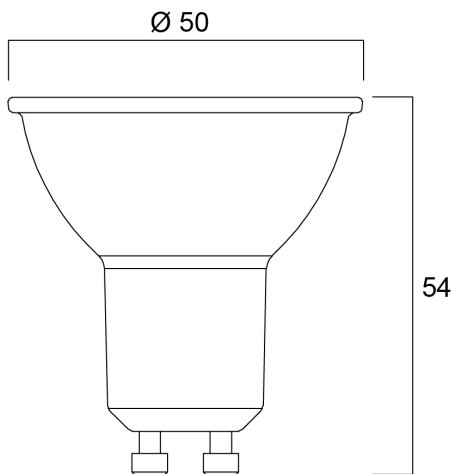

RefLED ES50 V6 320LM 865 110 SL

Item No: 0029176

SYLVANIA

Compact, energy efficient and exceptional value LED GU10 lamp Same shape and size as halogen GU10 lamp Compact Cluster SMD technology enabling high efficiency with halogen look Reduced visible heat sink from the front Available in 110 degree beam angle High lumen efficacy 15,000 hours average rated life 3 years warranty

Technical Assets

Dimensions (mm)

Photometrics

RefLED ES50 V6 320LM 865 110 SL

Item No: 0029176

SYLVANIA

General data

Product name	RefLED ES50 V6 320LM 865 110 SL
Technology	LED
Watt (Rated) (W)	4.2
Cap/Base	GU10
Fixture rating	Open
General application	Office, Hospitality, Retail, Education, Residential & Consumer, Museums & Galleries
Operating temperature range (°C)	-20°C...+40°C
Performance ambient temperature Tq (°C)	25
ETIM Class	EC001959
E-number FI	4741063
Warranty	3 years

Lifetime data

Lifespan L70 B50	15000
Average life (Nominal) (h)	15000
Average life (Rated) (h)	15000

Physical data

Nominal Product Height (mm)	54
Nominal Product Diameter (mm)	50
Weight (kg)	0.019

RefLED ES50 V6 320LM 865 110 SL

Item No: 0029176

Packaging

Product EAN number	5410288291765
Packaging single length / height (cm)	8.2
Packaging single width (cm)	6.1
Packaging single depth (cm)	5.1
DUN14 (inner)	15410288291762
Units per inner package	6
Packaging inner length / height (cm)	19.4
Packaging inner width (cm)	11.3
Packaging inner depth (cm)	9.5
DUN14 (outer)	25410288291769
Units per outer package	60
Packaging outer length / height (cm)	58.8
Packaging outer width (cm)	21.8
Packaging outer depth (cm)	21.7