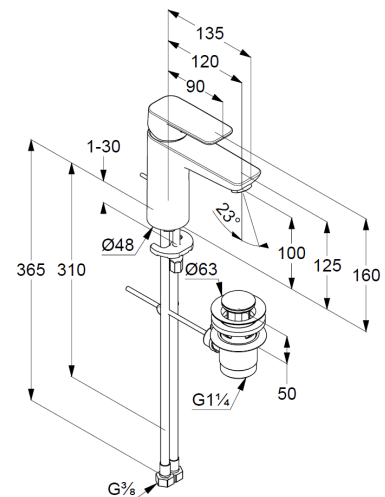

Technische Daten/ Technical Data

KLUDI PURE&STYLE, SmartStart
single lever basin mixer 100
DN 15

Ref.: 402933975

Finishes:
39 matt black

Product description
Manufacturer KLUDI GmbH & Co. KG
Typ: KLUDI PURE&STYLE, SmartStart
single lever basin mixer 100
Ref.: 402933975

basin mixer
single lever mixer
1-hole mounted
solid handle, metal
aerator M24
ceramic cartridge with hot water safety device
middle position cold water
flow rate at 3 bar 5 l/min.
flexible hoses G3/8 DVGW approved
rapid installation set
pop up waste G1 1/4 metal
EU taxonomy: max. 6 l/min. -
Substantial Contribution (SC) possible

Produktabbildung/ Product picture

Maßzeichnung/ Dimensional drawing

Durchfluss/ Flow rate