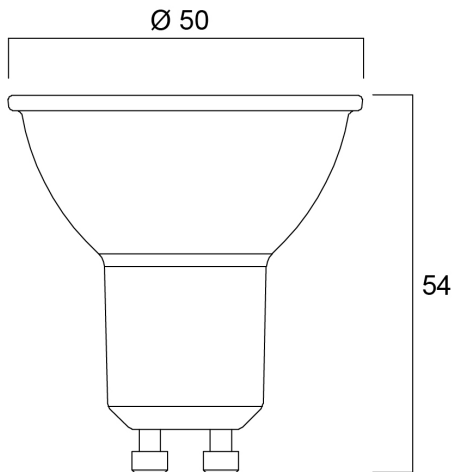

RefLED ES50 V6 320LM 865 110 SL10

Item No: 0029177

SYLVANIA

Compact, energy efficient and exceptional value LED GU10 lamp Same shape and size as halogen GU10 lamp Compact Cluster SMD technology enabling high efficiency with halogen look Reduced visible heat sink from the front Available in 110 degree beam angle High lumen efficacy 15,000 hours average rated life 3 years warranty

Technical Assets

Dimensions (mm)

Photometrics

RefLED ES50 V6 320LM 865 110 SL10

Item No: 0029177

SYLVANIA

General data

Product name	RefLED ES50 V6 320LM 865 110 SL10
Technology	LED
Watt (Rated) (W)	4.2
Cap/Base	GU10
Fixture rating	Open
General application	Education, Hospitality, Museums & Galleries, Office, Residential & Consumer, Retail
Operating temperature range (°C)	-20°C...+40°C
Performance ambient temperature Tq (°C)	25
ETIM Class	EC001959
Warranty	3 years

Lifetime data

Lifespan L70 B50	15000
Average life (Nominal) (h)	15000
Average life (Rated) (h)	15000

Physical data

Nominal Product Height (mm)	54
Nominal Product Diameter (mm)	50
Weight (kg)	0.186

RefLED ES50 V6 320LM 865 110 SL10

Item No: 0029177

Packaging

Product EAN number	5410288291772
Packaging single length / height (cm)	8.2
Packaging single width (cm)	19.5
Packaging single depth (cm)	10.4
DUN14 (inner)	15410288291779
Units per outer package	6
Packaging outer length / height (cm)	32.8
Packaging outer width (cm)	20.7
Packaging outer depth (cm)	18.1