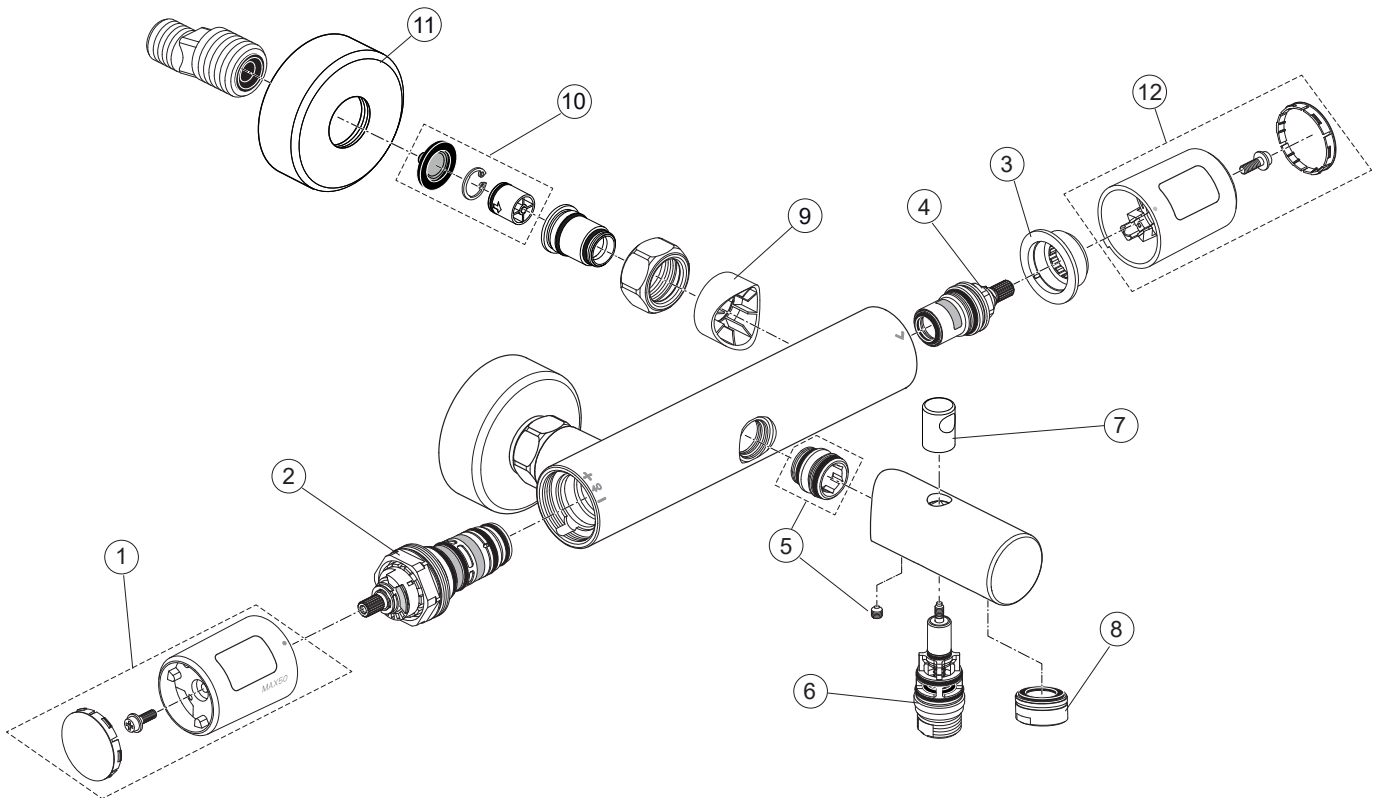

Produced from: **May 2025**

Shower Thermostat
chrome **A8474AA**

| Pos. | Description | Part-Number | Qty. | Pos. | Description | Part-Number | Qty. |
|------|-----------------------------|----------------------|-------|--|-------------------|---------------------|-------|
| 1 | Handle Temp. cpl. | A 861 821 AA | 1 Set | 11 | Escutcheon | B 960 242 AA | 1 Set |
| 2 | Thermostatic Cartridge cpl. | A 861 828 NU | 1 pcs | 12 | Volume Temp. cpl. | A 861 822 AA | 1 Set |
| 3 | Stopping | A 861 373 NU | 1 pcs | <i>*Universal set (not all parts needed)</i> | | | |
| 4 | Cartridge G1/2 180° cpl. | A 861 245 NU* | 1 Set | | | | |
| 5 | Connection nipple cpl. | A 861 381 NU | 1 Set | | | | |
| 6 | Diverter complete | B 960 167 AA | 1 pcs | | | | |
| 7 | Pull knob | B 960 486 AA | 1 pcs | | | | |
| 8 | Aerator | A 963 181 NU | 1 pcs | | | | |
| 9 | Escutcheon Ø32 | A 861 816 AA | 2 pcs | | | | |
| 10 | Non-return valve | A 861 372 NU | 1 Set | | | | |