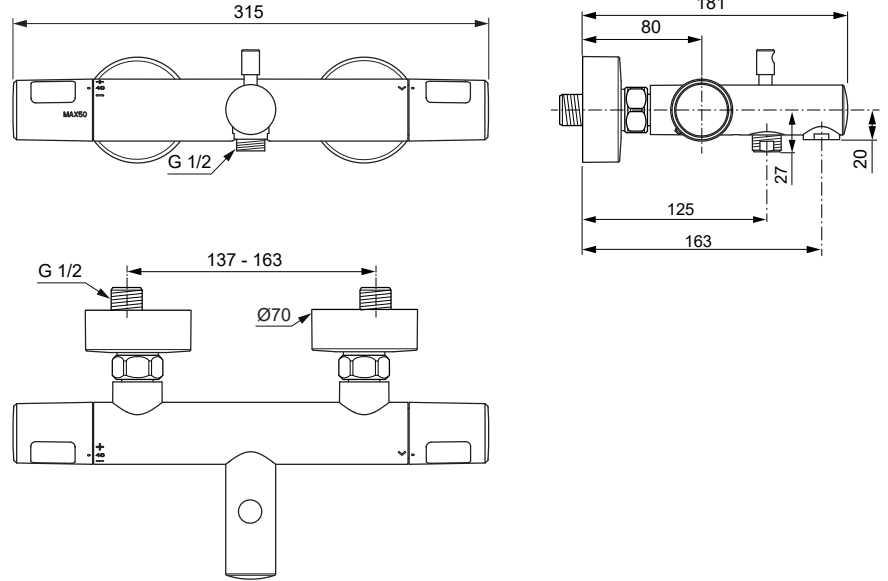

Produced from: **May 2025**

Shower Thermostat
chrome **A8474AA**

| Pos. | Description | Part-Number | Qty. | Pos. | Description | Part-Number | Qty. |
|------|-----------------------------|----------------------|-------|--|-------------------|---------------------|-------|
| 1 | Handle Temp. cpl. | A 861 821 AA | 1 Set | 11 | Escutcheon | B 960 242 AA | 1 Set |
| 2 | Thermostatic Cartridge cpl. | A 861 828 NU | 1 pcs | 12 | Volume Temp. cpl. | A 861 822 AA | 1 Set |
| 3 | Stopping | A 861 373 NU | 1 pcs | <i>*Universal set (not all parts needed)</i> | | | |
| 4 | Cartridge G1/2 180° cpl. | A 861 245 NU* | 1 Set | | | | |
| 5 | Connection nipple cpl. | A 861 381 NU | 1 Set | | | | |
| 6 | Diverter complete | B 960 167 AA | 1 pcs | | | | |
| 7 | Pull knob | B 960 486 AA | 1 pcs | | | | |
| 8 | Aerator | A 963 181 NU | 1 pcs | | | | |
| 9 | Escutcheon Ø32 | A 861 816 AA | 2 pcs | | | | |
| 10 | Non-return valve | A 861 372 NU | 1 Set | | | | |