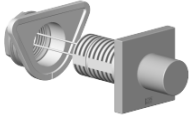

Control element for concealed mounting 140 x 95 x 90 mm - Platinum

SPARE PARTS

04 20 97 059 00

	Platinum	04 20 97 059 00-08
	Chrome	04 20 97 059 00-00
	Brushed Platinum	04 20 97 059 00-06
	Brushed Durabronze (23kt Gold)	04 20 97 059 00-28
	Copper	04 20 97 059 00-49
	Brushed Dark Platinum	04 20 97 059 00-99

Control element for concealed mounting 140 x 95 x 90 mm - Platinum

SPARE PARTS

04 20 97 059 00

Control element for concealed mounting 140 x 95 x 90 mm - Platinum

SPARE PARTS

04 20 97 059 00

04 20 97 059 00

Parts for other finishes can be found here: [Chrome](#)

Spare parts list

No.	Item Number	Name	Quantity used	Delivery time
2	90 12 12 002 00 90	Fixing cap white Ø 15 x 12 mm -	1.00	14
4	04 23 10 044 02 90	Mounting with seals M34 x 1 -	1.00	14
3	90 27 98 027 00-08	Rosette Set DB logo 60 x 60 x 9 mm - Platinum	1.00	82
1	04 28 10 155 00-08	Handle Ø 29 x 29 mm - Platinum	1.00	54