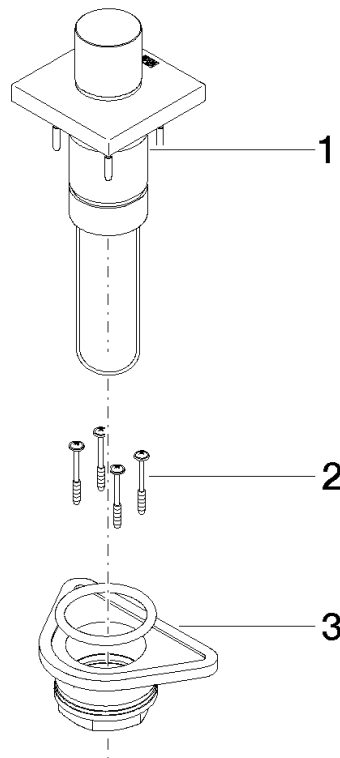

Control element for concealed mounting 140 x 95 x 90 mm - Platinum

SPARE PARTS

04 20 97 059 00

	Platinum	04 20 97 059 00-08
	Chrome	04 20 97 059 00-00
	Brushed Platinum	04 20 97 059 00-06
	Brushed Durabronze (23kt Gold)	04 20 97 059 00-28
	Copper	04 20 97 059 00-49
	Brushed Dark Platinum	04 20 97 059 00-99

Control element for concealed mounting 140 x 95 x 90 mm - Platinum

SPARE PARTS

04 20 97 059 00

Control element for concealed mounting 140 x 95 x 90 mm - Platinum

SPARE PARTS

04 20 97 059 00

04 20 97 059 00

Parts for other finishes can be found here: [Chrome](#)

Spare parts list

No.	Item Number	Name	Quantity used	Delivery time
2	90 12 12 002 00 90	Fixing cap white Ø 15 x 12 mm -	1.00	14
4	04 23 10 044 02 90	Mounting with seals M34 x 1 -	1.00	14
3	90 27 98 027 00-08	Rosette Set DB logo 60 x 60 x 9 mm - Platinum	1.00	82
1	04 28 10 155 00-08	Handle Ø 29 x 29 mm - Platinum	1.00	54