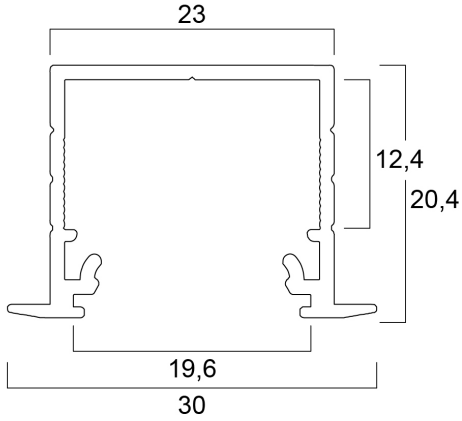

Features

- The Profile recess 20 2m SET BW consists of 2m anodised black profile , F click diffuser), 2 end caps and 4 holders

Product Overview

Product name	Profile recess 20 (30x20) 2m SET BW
Technology	Accessory
Housing	Aluminium
E-number FI	4278571
Photobiological Risk Group	Not applicable
Housing colour	Black
IP rating	IP00
IK rating	IK00
Product EAN number	5410288215754
Warranty	3 years

Profile recess 20 (30x20) 2m SET BW 0021575

Technical drawings

Data table

GENERAL DATA

Product name	Profile recess 20 (30x20) 2m SET BW
Technology	Accessory
Housing	Aluminium
Operating temperature range (°C)	25°C...+0°C
E-number FI	4278571
Warranty	3 years

OPTICAL DATA

Photobiological Risk Group	Not applicable
----------------------------	----------------

ELECTRICAL DATA

Control gear required	No
-----------------------	----

PHYSICAL DATA

Profile recess 20 (30x20) 2m SET BW 0021575

Housing colour	Black
IP rating	IP00
IK rating	IK00
Diffuser finish	Opal
Nominal Product Length (mm)	2000
Nominal Product Width (mm)	30
Weight (kg)	0.51

PACKAGING

Single packaging type	Carton
Product EAN number	5410288215754
Packaging single width (cm)	1.9
Packaging single depth (cm)	1.9
DUN14 (outer)	15410288215751
Packaging outer length / height (cm)	210.0