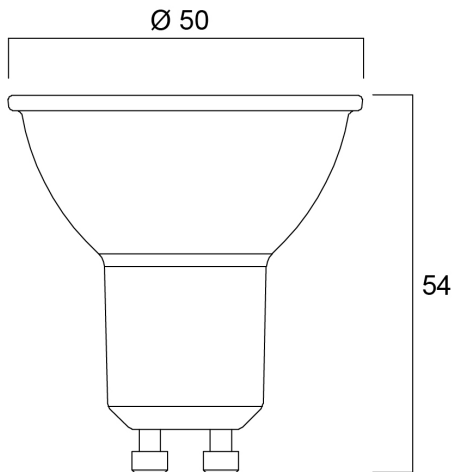

RefLED ES50 V6 610LM 830 36 SL

Item No: 0029183

SYLVANIA

Compact, energy efficient and exceptional value LED GU10 lamp Same shape and size as halogen GU10 lamp Compact Cluster SMD technology enabling high efficiency with halogen look Reduced visible heat sink from the front Available in 36 degree beam angle High lumen efficacy 15,000 hours average rated life 3 years warranty

Technical Assets

Dimensions (mm)

Photometrics

RefLED ES50 V6 610LM 830 36 SL

Item No: 0029183

General data

Product name	RefLED ES50 V6 610LM 830 36 SL
Technology	LED
Watt (Rated) (W)	7
Cap/Base	GU10
Fixture rating	Open
General application	Office, Hospitality, Retail, Education, Residential & Consumer, Museums & Galleries
Operating temperature range (°C)	-20°C...+40°C
Performance ambient temperature Tq (°C)	25
ETIM Class	EC001959
E-number FI	4741069
Warranty	3 years

Lifetime data

Lifespan L70 B50	15000
Average life (Nominal) (h)	15000
Average life (Rated) (h)	15000

Physical data

Nominal Product Height (mm)	54
Nominal Product Diameter (mm)	50
Weight (kg)	0.022

RefLED ES50 V6 610LM 830 36 SL

Item No: 0029183

Packaging

Product EAN number	5410288291833
Packaging single length / height (cm)	8.2
Packaging single width (cm)	6.1
Packaging single depth (cm)	5.1
DUN14 (inner)	15410288291830
Units per inner package	6
Packaging inner length / height (cm)	19.4
Packaging inner width (cm)	11.3
Packaging inner depth (cm)	9.5
DUN14 (outer)	25410288291837
Units per outer package	60
Packaging outer length / height (cm)	58.8
Packaging outer width (cm)	21.8
Packaging outer depth (cm)	21.7