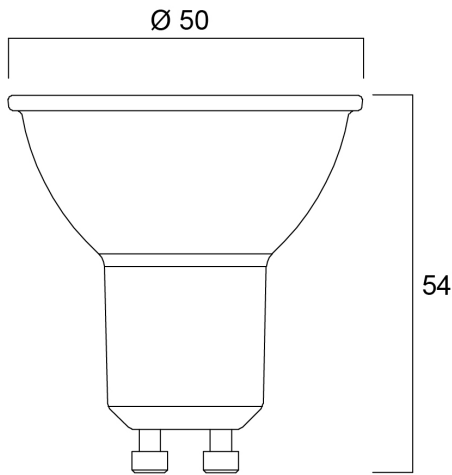

RefLED ES50 V6 610LM 830 36 SL5

Item No: 0029184

SYLVANIA

Compact, energy efficient and exceptional value LED GU10 lamp Same shape and size as halogen GU10 lamp Compact Cluster SMD technology enabling high efficiency with halogen look Reduced visible heat sink from the front Available in 36 degree beam angle High lumen efficacy 15,000 hours average rated life 3 years warranty

Technical Assets

Dimensions (mm)

Photometrics

RefLED ES50 V6 610LM 830 36 SL5

Item No: 0029184

SYLVANIA

General data

Product name	RefLED ES50 V6 610LM 830 36 SL5
Technology	LED
Watt (Rated) (W)	7
Cap/Base	GU10
Fixture rating	Open
General application	Hospitality, Museums & Galleries, Residential & Consumer
Operating temperature range (°C)	-20°C...+40°C
Performance ambient temperature Tq (°C)	25
ETIM Class	EC001959
Warranty	3 years

Lifetime data

Lifespan L70 B50	15000
Average life (Nominal) (h)	15000
Average life (Rated) (h)	15000

Physical data

Nominal Product Height (mm)	54
Nominal Product Diameter (mm)	50
Weight (kg)	0.105

RefLED ES50 V6 610LM 830 36 SL5

Item No: 0029184

Packaging

Product EAN number	5410288291840
Packaging single length / height (cm)	8.2
Packaging single width (cm)	19.5
Packaging single depth (cm)	5.0
DUN14 (inner)	15410288291847
Units per outer package	6
Packaging outer length / height (cm)	9.6
Packaging outer width (cm)	20.8
Packaging outer depth (cm)	32.5