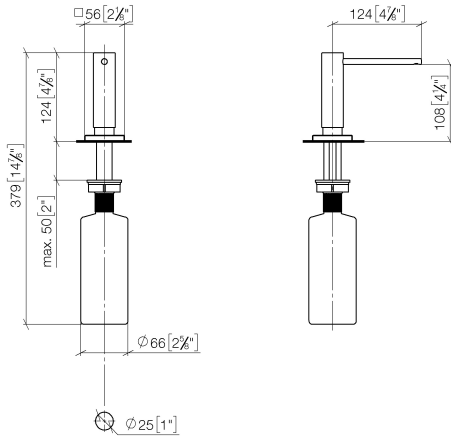

Dispenser with rosette - Platinum

SERIES-VARIOUS

82 439 970 Product version from 4/1/2025

- 124mm projection
- 500 ml bottle
- can be filled from the top
- rotating pump head
- height 124 mm
- hole diameter 25 mm
- individual rosette 55 x 55 mm

Fits LOT

| | | |
|---|-------------------------------------|---------------|
|  | Platinum | 82 439 970-08 |
|  | Chrome | 82 439 970-00 |
|  | Brushed Platinum | 82 439 970-06 |
|  | Dark Chrome | 82 439 970-19 |
|  | Brushed Durabronze (23kt Gold) | 82 439 970-28 |
|  | Brushed Bronze (PVD) | 82 439 970-42 |
|  | Brushed Champagne (22kt Gold) | 82 439 970-46 |
|  | Champagne (22kt Gold) | 82 439 970-47 |
|  | Brushed Dark Platinum | 82 439 970-99 |

82 439 970 Product version from 4/1/2025

mm [inches]

82 439 970 Product version from 4/1/2025

Parts for other finishes can be found here: [Chrome](#)

Spare parts list

| No. | Item Number | Name | Quantity used | Delivery time |
|-----|--------------------|--|---------------|---------------|
| 1 | 90 10 10 538 00-08 | Dispenser Pump head, complete Installation variant with rosette - Platinum | 1.00 | 54 |
| 7 | 08 10 10 517 90 | Nut Shaft dispenser 45 x 45 x 15 mm - | 1.00 | 14 |
| 8 | 90 10 10 603 00 90 | Bottle for integrated dispenser 500ml - | 1.00 | 14 |
| 4 | 09 14 10 151 90 | O-Ring 23 x 1 mm - | 1.00 | 14 |
| 3 | 08 10 10 624 90 | Disc Ø 46,5 x 37 x 1 mm - | 1.00 | 14 |
| 6 | 09 14 05 014 90 | Washer NBR 70 48,0 x 27,0 x 3,0 mm - | 1.00 | 14 |
| 5 | 08 10 10 527 90 | Shaft Shaft M24x1.25 M24 x 1,25 x 99 mm - | 1.00 | 14 |
| 2 | 08 27 97 505-08 | Rosette 55 x 55 x 9 mm - Platinum | 1.00 | - |