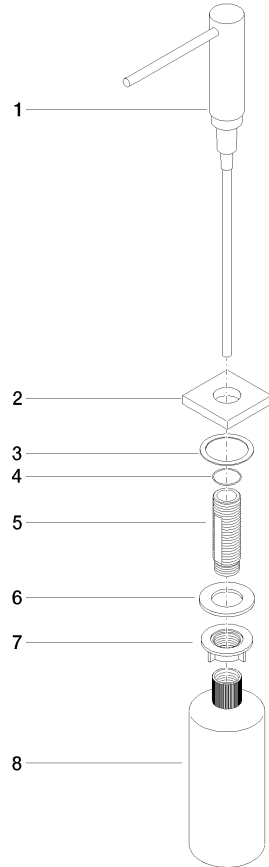

Dispenser with rosette - Platinum

SERIES-VARIOUS

82 439 970 Product version from 4/1/2025

- 124mm projection
- 500 ml bottle
- can be filled from the top
- rotating pump head
- height 124 mm
- hole diameter 25 mm
- individual rosette 55 x 55 mm

Fits LOT

| | | |
|---|-------------------------------------|---------------|
|  | Platinum | 82 439 970-08 |
|  | Chrome | 82 439 970-00 |
|  | Brushed Platinum | 82 439 970-06 |
|  | Dark Chrome | 82 439 970-19 |
|  | Brushed Durabronze (23kt Gold) | 82 439 970-28 |
|  | Brushed Bronze (PVD) | 82 439 970-42 |
|  | Brushed Champagne (22kt Gold) | 82 439 970-46 |
|  | Champagne (22kt Gold) | 82 439 970-47 |
|  | Brushed Dark Platinum | 82 439 970-99 |

82 439 970 Product version from 4/1/2025

mm [inches]

82 439 970 Product version from 4/1/2025

Parts for other finishes can be found here: [Chrome](#)

Spare parts list

| No. | Item Number | Name | Quantity used | Delivery time |
|-----|--------------------|--|---------------|---------------|
| 1 | 90 10 10 538 00-08 | Dispenser Pump head, complete Installation variant with rosette - Platinum | 1.00 | 54 |
| 7 | 08 10 10 517 90 | Nut Shaft dispenser 45 x 45 x 15 mm - | 1.00 | 14 |
| 8 | 90 10 10 603 00 90 | Bottle for integrated dispenser 500ml - | 1.00 | 14 |
| 4 | 09 14 10 151 90 | O-Ring 23 x 1 mm - | 1.00 | 14 |
| 3 | 08 10 10 624 90 | Disc Ø 46,5 x 37 x 1 mm - | 1.00 | 14 |
| 6 | 09 14 05 014 90 | Washer NBR 70 48,0 x 27,0 x 3,0 mm - | 1.00 | 14 |
| 5 | 08 10 10 527 90 | Shaft Shaft M24x1.25 M24 x 1,25 x 99 mm - | 1.00 | 14 |
| 2 | 08 27 97 505-08 | Rosette 55 x 55 x 9 mm - Platinum | 1.00 | - |