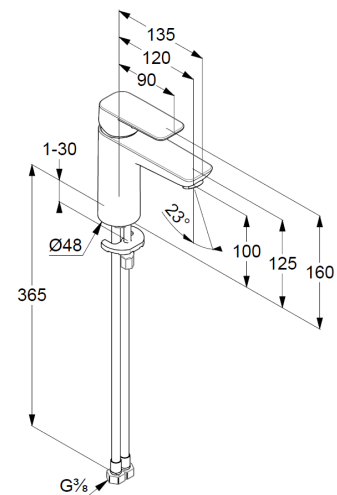

Technische Daten/ Technical Data

KLUDI PURE&STYLE, SmartStart
single lever basin mixer 100
DN 15

Ref.: 401980575

Finishes:
05 chrome

Product description
Manufacturer KLUDI GmbH & Co. KG
Typ: KLUDI PURE&STYLE, SmartStart
single lever basin mixer 100
Ref.: 401980575

basin mixer
single lever mixer
1-hole mounted
solid handle, metal
aerator M24 PCA
ceramic cartridge with hot water safety device
middle position cold water
flow rate at 3 bar 5 l/min.
flexible hoses G3/8 DVGW approved
rapid installation set
EU taxonomy: max. 6 l/min. -
Substantial Contribution (SC) possible

Produktabbildung/ Product picture

Maßzeichnung/ Dimensional drawing

Durchfluss/ Flow rate