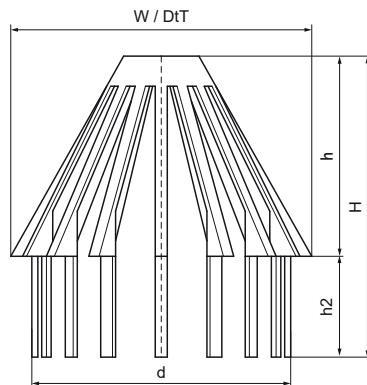

Walraven Leaf Trap

(C4505)

for rainwater drainage pipe

Features & benefits

- prevents blockage of down pipe caused by leaves and other debris in the gutter
- material: PP (polypropylene), grey (according to RAL 7035)

Product Number	Diameter	Height	Height 2	Total Height	Total Width	Total Depth
Reference Letter	<i>d</i>	<i>h</i>	<i>h 2</i>	<i>H</i>	<i>W</i>	<i>DtT</i>
Unit description	<i>mm</i>	<i>mm</i>	<i>mm</i>	<i>mm</i>	<i>mm</i>	<i>mm</i>
5952060	60 - 75	43	25	68	83	83
5952080	80 - 100	64	34	98	103	103