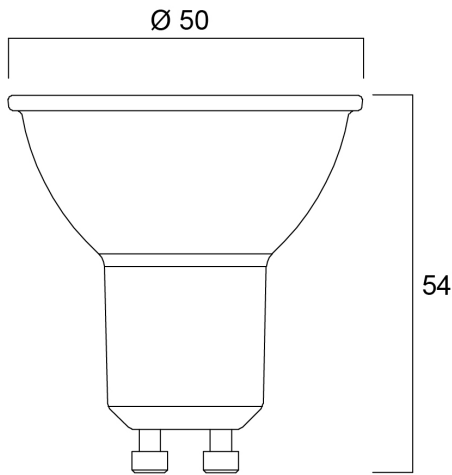

RefLED ES50 V6 610LM 840 36 SL

Item No: 0029185

SYLVANIA

Compact, energy efficient and exceptional value LED GU10 lamp Same shape and size as halogen GU10 lamp Compact Cluster SMD technology enabling high efficiency with halogen look Reduced visible heat sink from the front Available in 36 degree beam angle High lumen efficacy 15,000 hours average rated life 3 years warranty

Technical Assets

Dimensions (mm)

Photometrics

RefLED ES50 V6 610LM 840 36 SL

Item No: 0029185

General data

Product name	RefLED ES50 V6 610LM 840 36 SL
Technology	LED
Watt (Rated) (W)	7
Cap/Base	GU10
Fixture rating	Open
General application	Education, Hospitality, Museums & Galleries, Office, Residential & Consumer, Retail
Operating temperature range (°C)	-20°C...+40°C
Performance ambient temperature Tq (°C)	25
ETIM Class	EC001959
E-number FI	4741070
Warranty	3 years

Lifetime data

Lifespan L70 B50	15000
Average life (Nominal) (h)	15000
Average life (Rated) (h)	15000

Physical data

Nominal Product Height (mm)	54
Nominal Product Diameter (mm)	50
Weight (kg)	0.022

RefLED ES50 V6 610LM 840 36 SL

Item No: 0029185

Packaging

Product EAN number	5410288291857
Packaging single length / height (cm)	8.2
Packaging single width (cm)	6.1
Packaging single depth (cm)	5.1
DUN14 (inner)	15410288291854
Units per inner package	6
Packaging inner length / height (cm)	19.4
Packaging inner width (cm)	11.3
Packaging inner depth (cm)	9.5
DUN14 (outer)	25410288291851
Units per outer package	60
Packaging outer length / height (cm)	58.8
Packaging outer width (cm)	21.8
Packaging outer depth (cm)	21.7