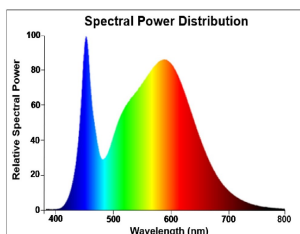

RefLED ES50

RefLED ES50 V6 610LM 840 36 SL5

0029186