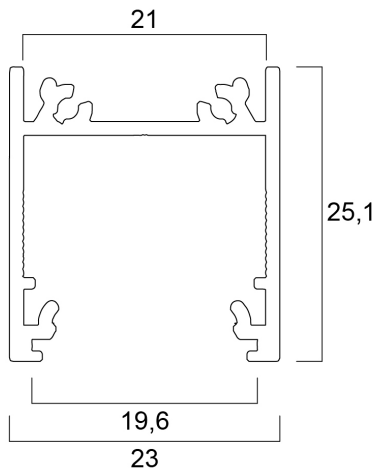

Features

- The Profile semi deep surface 20 2m SET BW consists of 2m anodised black profile , F click diffuser , 2 end caps and 4 holders

Product Overview

Product name	Profile semi deep surface 20 (23x25) 2m SET BW
Technology	Accessory
Housing	Aluminium
E-number FI	4278446
Housing colour	Black
Product EAN number	5410288215747
Warranty	3 years

Technical drawings

Profile semi deep surface 20 (23x25) 2m SET BW 0021574

Data table

GENERAL DATA

Product name	Profile semi deep surface 20 (23x25) 2m SET BW
Technology	Accessory
Housing	Aluminium
E-number FI	4278446
Warranty	3 years

ELECTRICAL DATA

Control gear required	No
-----------------------	----

PHYSICAL DATA

Housing colour	Black
Diffuser finish	Opal
Nominal Product Length (mm)	2000
Nominal Product Width (mm)	23
Weight (kg)	0.64

PACKAGING

Single packaging type	Carton
Product EAN number	5410288215747
Packaging single width (cm)	1.9
Packaging single depth (cm)	1.9
DUN14 (outer)	15410288215744
Packaging outer length / height (cm)	210.0