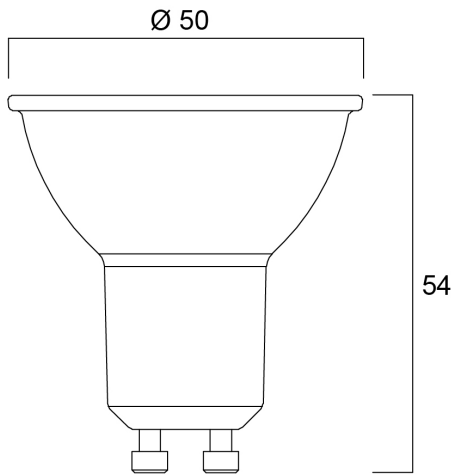

RefLED ES50 V6 610LM 840 36 SL5

Item No: 0029186

SYLVANIA

Compact, energy efficient and exceptional value LED GU10 lamp Same shape and size as halogen GU10 lamp Compact Cluster SMD technology enabling high efficiency with halogen look Reduced visible heat sink from the front Available in 36 degree beam angle High lumen efficacy 15,000 hours average rated life 3 years warranty

Technical Assets

Dimensions (mm)

Photometrics

RefLED ES50 V6 610LM 840 36 SL5

Item No: 0029186

SYLVANIA

General data

Product name	RefLED ES50 V6 610LM 840 36 SL5
Technology	LED
Watt (Rated) (W)	7
Cap/Base	GU10
Fixture rating	Open
General application	Hospitality, Museums & Galleries, Residential & Consumer
Operating temperature range (°C)	-20°C...+40°C
Performance ambient temperature Tq (°C)	25
ETIM Class	EC001959
Warranty	3 years

Lifetime data

Lifespan L70 B50	15000
Average life (Nominal) (h)	15000
Average life (Rated) (h)	15000

Physical data

Nominal Product Height (mm)	54
Nominal Product Diameter (mm)	50
Weight (kg)	0.105

RefLED ES50 V6 610LM 840 36 SL5

Item No: 0029186

Packaging

Product EAN number	5410288291864
Packaging single length / height (cm)	8.2
Packaging single width (cm)	19.5
Packaging single depth (cm)	5.0
DUN14 (inner)	15410288291861
Units per outer package	6
Packaging outer length / height (cm)	9.6
Packaging outer width (cm)	20.8
Packaging outer depth (cm)	32.5