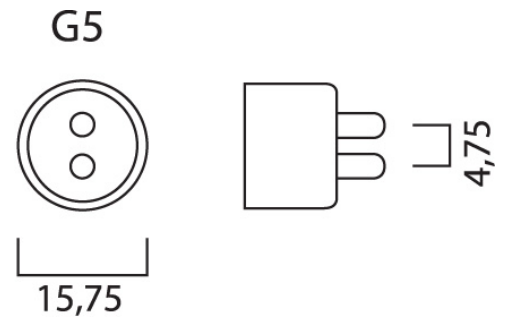

Technical drawings

Data table

GENERAL DATA

Product name	ToLEDo Superia T5 ECG HE V3 5FT 2800LM 840
Technology	LED
Watt (Rated) (W)	18
Cap/Base	G5
Fixture rating	Open
Operating temperature range (°C)	-20°C...+45°C
Performance ambient temperature Tq (°C)	25
Warranty	5 years

OPTICAL DATA

Luminous flux (Rated) (lm)	2800
Colour temperature (K)	4000
CRI (Ra)	80
Colour Variation Initial (SDCM)	6