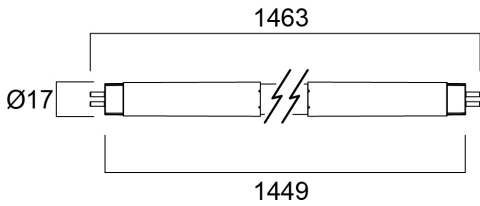

Technical drawings

Data table

GENERAL DATA

Product name	ToLEDo Superia T5 ECG HE V3 5FT 2800LM 840
Technology	LED
Watt (Rated) (W)	18
Cap/Base	G5
Fixture rating	Open
Operating temperature range (°C)	-20°C...+45°C
Performance ambient temperature Tq (°C)	25
Warranty	5 years

OPTICAL DATA

Luminous flux (Rated) (lm)	2800
Colour temperature (K)	4000
CRI (Ra)	80
Colour Variation Initial (SDCM)	6