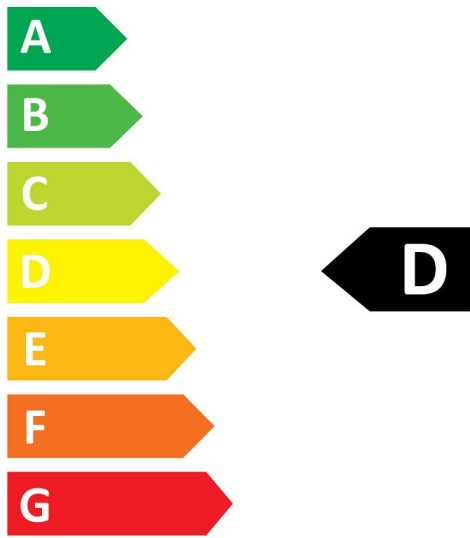

SYLVANIA

ToLEDo Superia T5 ECG HE V3 5FT 2800LM 840
0029267

SAFETY DATA

Optimal operating condition (°C)	-20-45
Breakage cleaning instructions	Not applicable
Special purpose lamp	No
Dry applications use only	No
Suitable for household illumination	No
Safety message	None

Energy label

ENERG
SYLVANIA
0029267

18
kWh/1000h

2019/2015

ENERG
SYLVANIA
0029267