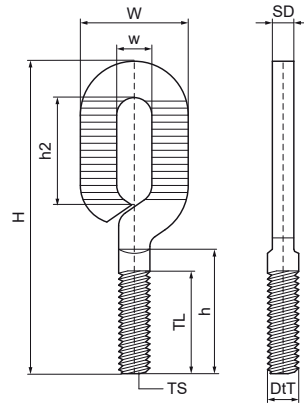

Walraven Suspension Eye – Metric

(K4550)

for angle threaded rod ties and hangers

Features & benefits

- material: steel
- zinc plated

Product Number	Thread Size	Thread Length	Height	Shaft Diameter	Height 2	Width	Total Height	Total Width	Total Depth	Maximum Allowed Load Faz
<i>Reference Letter</i>	TS	TL	h	SD	h 2	w	H	W	DtT	F _{0,z}
<i>Unit description</i>		mm	mm	mm	mm	mm	mm	mm	mm	N
6813830	M8	28	30	5.5	26	9	80	27	8	1,800