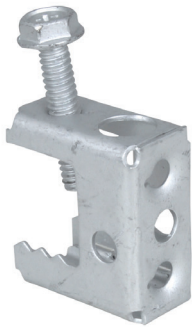

## Walraven Britclips® SB

(J1505)

for flange

### Features & benefits

- for a solid fixing to steel construction without the need for welding or drilling
- various fixing possibilities to clamp (horizontal and vertical)
- with thread connector M6
- material: spring steel (type CS70)
- surface treatment: Delta-Tone 9000 (480 hours)

Product Number	Total Height	Total Width	Total Depth	Connection Hole	Maximum Allowed Load Faz	Approvals
Reference Letter	H	W	DtT	CH	F <sub>0,z</sub>	
Unit description	mm	mm	mm	mm	N	
53420717	42	30	15	6.5	550	ITB (KOT)
53421117	42	30	15	11	550	ITB (KOT)
53420757	42	30	15	6.5	550	