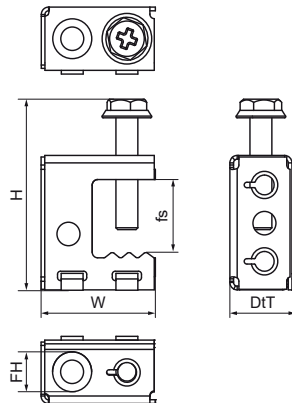

### Features & benefits

- for a solid fixing to steel construction without the need for welding or drilling
- various fixing possibilities to clamp (horizontal and vertical)
- with thread connector M6
- material: spring steel (type CS70)
- surface treatment: Delta-Tone 9000 (480 hours)

Product Number	Total Height	Total Width	Total Depth	Connection Hole	Maximum Allowed Load Faz	Approvals
Reference Letter	H	W	DtT	CH	F <sub>0,z</sub>	
Unit description	mm	mm	mm	mm	N	
53420717	42	30	15	6.5	550	ITB (KOT)
53421117	42	30	15	11	550	ITB (KOT)
53420757	42	30	15	6.5	550	