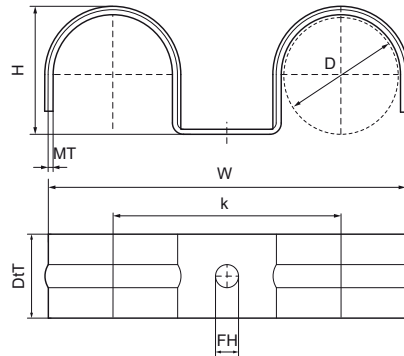

## Walraven Floor Clamp Double

(01507)

for floor pipe

### Features & benefits

- one-part saddle
- to fix pipe-in-pipe pipes before casting top floor layer
- increased strength due to profiled shape
- material: steel
- zinc plated

Product Number	Outside Pipe Diameter	Fixing Hole	Heart To Heart Distance	Material Thickness	Total Height	Total Width	Total Depth	Maximum Number of Tubes
Reference Letter	<i>D</i>	<i>FH</i>	<i>k</i>	<i>MT</i>	<i>H</i>	<i>W</i>	<i>DtT</i>	
Unit description	<i>mm</i>	<i>mm</i>	<i>mm</i>	<i>mm</i>	<i>mm</i>	<i>mm</i>	<i>mm</i>	
3913216	16	5.5	41	1.00	17	61	20	2
3913220	20	5.5	45	1.00	21	69	20	2
3913225	25	5.5	50	1.00	26	79	20	2
3913228	28	5.5	53	1.00	29	85	20	2