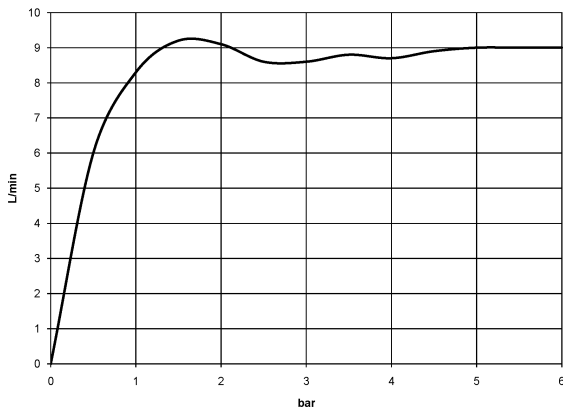

Flow rate chart

Codes & Standards

DIN 4109

ISO 3822

Scottish Water
Byelaws

UK Water Supply
Regulations

Ü-Zeichen