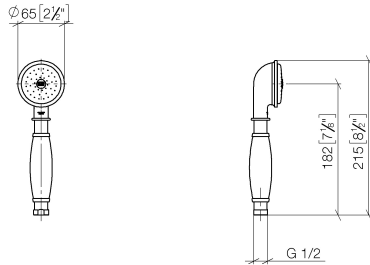

MADISON Metal hand shower with porcelain insert (white) - Durabronze (23kt Gold)

MADISON

28 002 970 Product version from 4/1/2025

- spray head Ø 64mm
- COMPACT RAIN, max. flow rate 9 l/min (at 3 bar)
- Function from: 6 l/min
- 1/2" connection
- inherently safe from back flow
- with anti-scale system

28 002 970 Product version from 4/1/2025
mm [inches]

Flow rate chart

Codes & Standards

DIN 4109

ISO 3822

Scottish Water
Byelaws

UK Water Supply
Regulations

Ü-Zeichen

MADISON Metal hand shower with porcelain insert (white) - Durabronze (23kt Gold)

MADISON

28 002 970 Product version from 4/1/2025

Certificates and sustainability

LGA_8

WRAS_240502

28 002 970 Product version from 4/1/2025

Parts for other finishes can be found here: [Chrome](#)

Spare parts list

No.	Item Number	Name	Quantity used	Delivery time
6	11 167 820 60	Handle -	1.00	14
2	09 14 10 069 90	O-Ring EPDM 70 14,0 x 1,78 mm -	1.00	14
8	09 23 01 039 90	Sieve seal Ø 19 x 5,5 mm -	1.00	14
7	09 23 01 077 90	Back-flow preventer 8,7 l/min. -	1.00	14
4	09 14 10 042 90	O-Ring EPDM 70 9,0 x 1,5 mm -	1.00	14
1	90 12 01 010 00 90	Insert Spray filter, body spray 70 x 110 x 20 mm -	1.00	14
3	09 24 04 059 20-09	Nipple Ø 26 x 23,5 mm - Durabrass (23kt Gold)	1.00	54
5	90 28 22 033 00-09	Connection Ø 24 x 129 mm - Durabrass (23kt Gold)	1.00	-