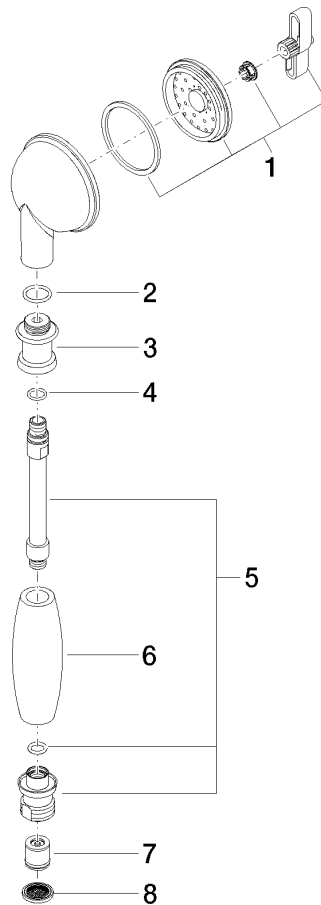

MADISON Metal hand shower with porcelain insert (white) - Durabronze (23kt Gold)

MADISON

28 002 970 Product version from 4/1/2025

- spray head Ø 64mm
- COMPACT RAIN, max. flow rate 9 l/min (at 3 bar)
- Function from: 6 l/min
- 1/2" connection
- inherently safe from back flow
- with anti-scale system

Notes:

	Durabronze (23kt Gold)	28 002 970-09
	Chrome	28 002 970-00
	Gold (23.9kt)	28 002 970-01
	Brushed Platinum	28 002 970-06
	Platinum	28 002 970-08
	Brushed Durabronze (23kt Gold)	28 002 970-28
	Brushed Gold (PVD)	28 002 970-37
	Brushed Dark Brass (PVD)	28 002 970-39
	Brushed Bronze (PVD)	28 002 970-42
	Brushed Chrome	28 002 970-93
	Brushed Dark Platinum	28 002 970-99

28 002 970 Product version from 4/1/2025
mm [inches]

Flow rate chart

Codes & Standards

DIN 4109

ISO 3822

Scottish Water
Byelaws

UK Water Supply
Regulations

Ü-Zeichen

Parts for other finishes can be found here: [Chrome](#)

Spare parts list

No.	Item Number	Name	Quantity used	Delivery time
6	11 167 820 60	Handle -	1.00	14
2	09 14 10 069 90	O-Ring EPDM 70 14,0 x 1,78 mm -	1.00	14
8	09 23 01 039 90	Sieve seal Ø 19 x 5,5 mm -	1.00	14
7	09 23 01 077 90	Back-flow preventer 8,7 l/min. -	1.00	14
4	09 14 10 042 90	O-Ring EPDM 70 9,0 x 1,5 mm -	1.00	14
1	90 12 01 010 00 90	Insert Spray filter, body spray 70 x 110 x 20 mm -	1.00	14
3	09 24 04 059 20-09	Nipple Ø 26 x 23,5 mm - Durabrass (23kt Gold)	1.00	54
5	90 28 22 033 00-09	Connection Ø 24 x 129 mm - Durabrass (23kt Gold)	1.00	-