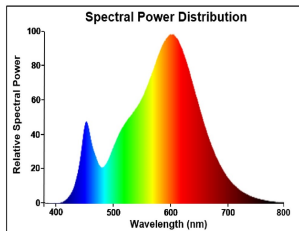

RefLED PAR20

RefLED Retro PAR20 V2 DIM 540L 830 36 SL

0029196