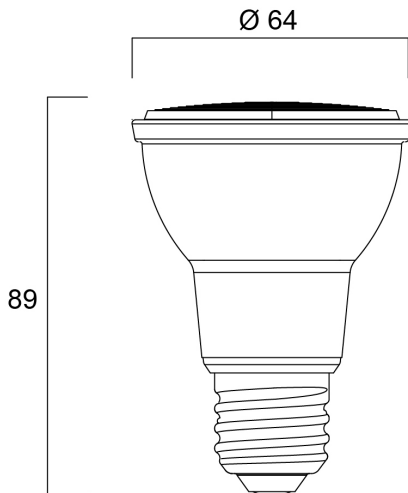

# RefLED Retro PAR20 V2 DIM 540L 830 36 SL

Item No: 0029196

**SYLVANIA**

High performance LED PAR20 lamp with the same look and feel of traditional PAR lamps Glass construction - means no colours clashing between the lamp and fixture Reduced visible heatsink from the front Mercury-free solution Lower maintenance cost Lifetime: up to 25,000 hours High lumen efficacy Dimmable with approved dimmers\* 3 year warranty Suitable for general lighting and accent lighting for hotels, restaurants, bars, lobbies, corridors and halls

### Dimensions (mm)

## Physical data

Nominal Product Length (mm)	89
Nominal Product Diameter (mm)	64
Weight (kg)	0.14