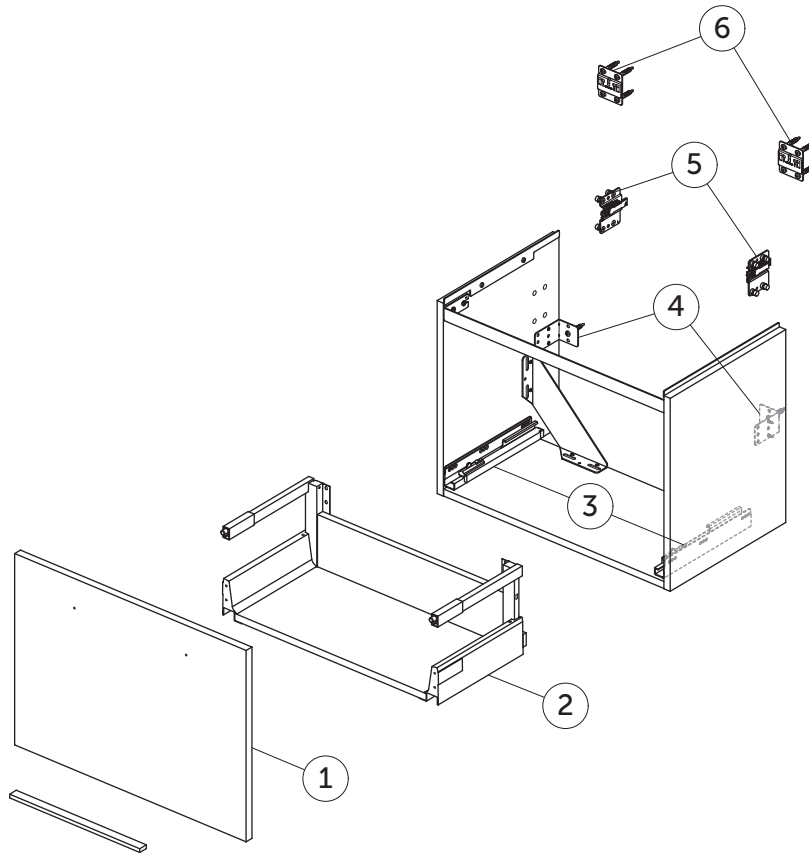

SPARE PARTS

Vanity Unit WH 600
1 drw

I.LIFE S

Item	Description	Colour/Finish	Code No.	Quantity
1	Drawer front panel 596 x 436	DU - White Matt NF - Sand Beige Matt NH - Greige Matt NG - Quartz Grey Matt NV - Carbon Grey Matt NX - Natural Oak NW - Coffee Oak	TF167DU TF167NF TF167NH TF167NG TF167NV TF167NX TF167NW	1
2	Drawer structure box 60x38		TF168NG	1
3	Runners 270 KIT Tandembox BM Blum		TF16667	pair
4	Safety brackets KIT BU (brackets, screws, plugs)		TF12067	10
5	Hangers KIT Camat 807		TF12167	pair
6	Wall fixation KIT BU (brackets, screws, plugs)		TF12267	18