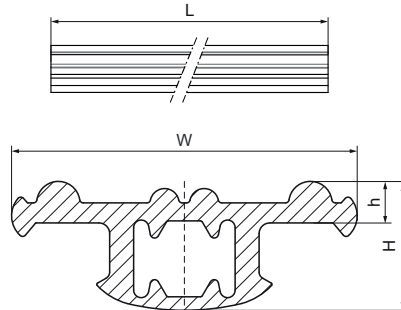

Walraven RapidStrut® Rubber Strip

(H3920)

noise insulation lining for Strut rail

Features & benefits

- push in strip
- noise insulating lining for rail
- also usable for threaded rod M6, M8 or M10
- material: EPDM rubber, black
- building material class B2 according to DIN 4102-1 and class E according to EN 13501-1
- sound insulating lining according DIN 4109

Product Number	Total Height	Total Width	Total Length	Height	For Rail Type
Reference Letter	H	W	L	h	
Unit description	mm	mm	mm	mm	
6568041	18	49	30,000	5	41x21, 41x41, 41x51, 41x62, 41x82
6568042	18	49	50	5	41x21, 41x41, 41x51, 41x62, 41x82