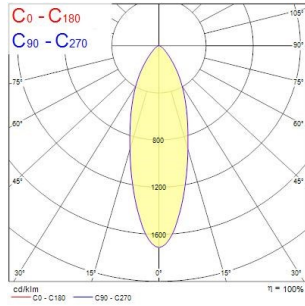

SylSpot White

SYLSPOT KIT ROUND 345LM 830 ADJ IP20 WHT

0005725

Product features

- Recessed spotlight Kit with RefLED GU10 LED spotlight lamp Ø50mm. Polycarbonate body, round bezel ring in white color finish, vertical tilt 30°, IP20 degree of protection, class II. Lumen output 345lm, CCT 3000K, beam angle 36°, power 4,5W, efficacy 77 lm/W, lifetime 15.000h. Outer dimensions: Ø90x103mm, cut-out Ø70-75mm. Suitable for internal environment only and for LED lamps only.

PRODUCT OVERVIEW

Product name	SYLSPOT KIT ROUND 345LM 830 ADJ IP20 WHT
Technology	LED
Cap/Base	N/A
Housing	PC Polycarbonate
Mount	Ceiling recessed mounting
Environment	Indoor
General application	Residential & Consumer
ETIM Class	EC001744
Warranty	3 years
Useful luminous flux (Fuse)	345
Fixture luminous flux (lm)	345
Luminaire efficacy (lm/W)	77
Correlated colour temperature (k)	3000
Colour Code	830
Light colour	Warm White
CRI (Ra)	80
Colour Variation Initial (SDCM)	SDCM6
Beam Angle (°)	36
Photobiological Risk Group	RG1
Total power consumption (W)	4.5
Electrical protection	Class II
Control gear type	LED driver constant current
Dimmable	No
Dimming method	N/A
Housing colour	White
IP rating	IP20
IK rating	IK03
Product EAN number	5410288057255

PHOTOMETRY

SylSpot White

SYLSPOT KIT ROUND 345LM 830 ADJ IP20 WHT
0005725

TECHNICAL DRAWINGS