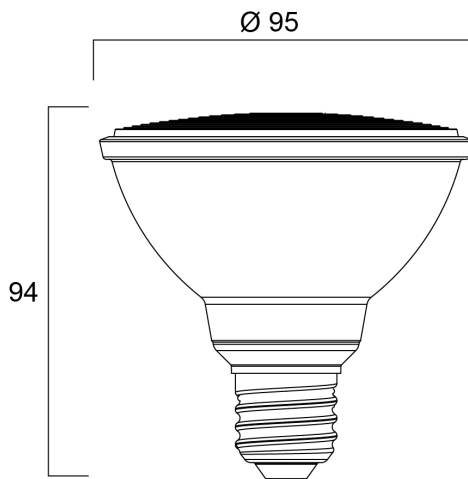

# RefLED Retro PAR30 V2 DIM 820L 830 36 SL

Item No: 0029198

**SYLVANIA**

High performance LED PAR30 lamp with the same look and feel of traditional PAR lamps Glass construction - means no colours clashing between the lamp and fixture Reduced visible heatsink from the front Mercury-free solution Lower maintenance cost Lifetime: up to 25,000 hours High lumen efficacy Dimmable with approved dimmers\* 3 year warranty Suitable for general lighting and accent lighting for hotels, restaurants, bars, lobbies, corridors and halls

### Dimensions (mm)

## Physical data

Nominal Product Length (mm)	94
Nominal Product Diameter (mm)	95
Weight (kg)	0.234