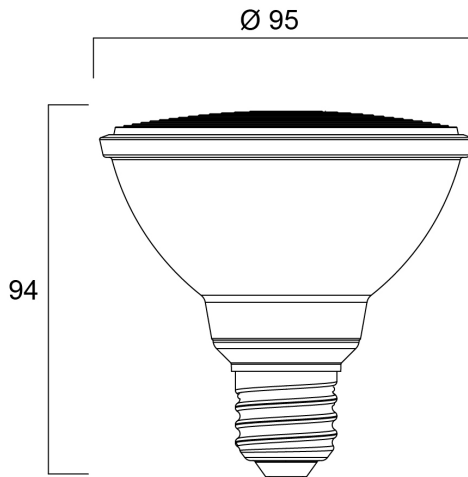

# RefLED Retro PAR30 V2 DIM 820L 840 36 SL

Item No: 0029199

**SYLVANIA**

High performance LED PAR30 lamp with the same look and feel of traditional PAR lamps Glass construction - means no colours clashing between the lamp and fixture Reduced visible heatsink from the front Mercury-free solution Lower maintenance cost Lifetime: up to 25,000 hours High lumen efficacy Dimmable with approved dimmers\* 3 year warranty Suitable for general lighting and accent lighting for hotels, restaurants, bars, lobbies, corridors and halls

### Dimensions (mm)

## Physical data

Nominal Product Length (mm)	94
Nominal Product Diameter (mm)	95
Weight (kg)	0.234