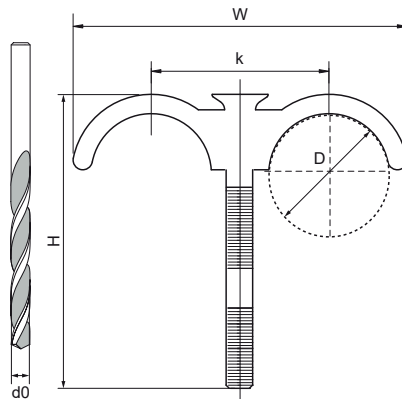

Walraven Plug Clamp Double

(01516)

for floor pipe

Features & benefits

- to fix pipe-in-pipe pipes before casting top floor layer
- material: PA (polyamide), green

Product Number	Outside Pipe Diameter	Heart To Heart Distance	Total Height	Total Width	Total Depth	Maximum Number of Tubes	Drill Hole Diameter
Reference Letter	<i>D</i>	<i>k</i>	<i>H</i>	<i>W</i>	<i>DtT</i>		<i>d0</i>
Unit description	<i>mm</i>	<i>mm</i>	<i>mm</i>	<i>mm</i>	<i>mm</i>		<i>mm</i>
0852250	28	43	8	75	80	2	8
0852280	28	43	8	115	80	2	8