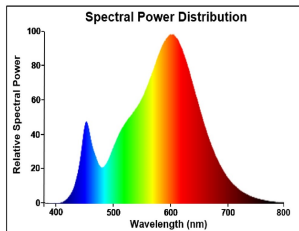

RefLED PAR38

RefLED Retro PAR38 V2 DIM 1200L 830 IP65 40 SL
0029200