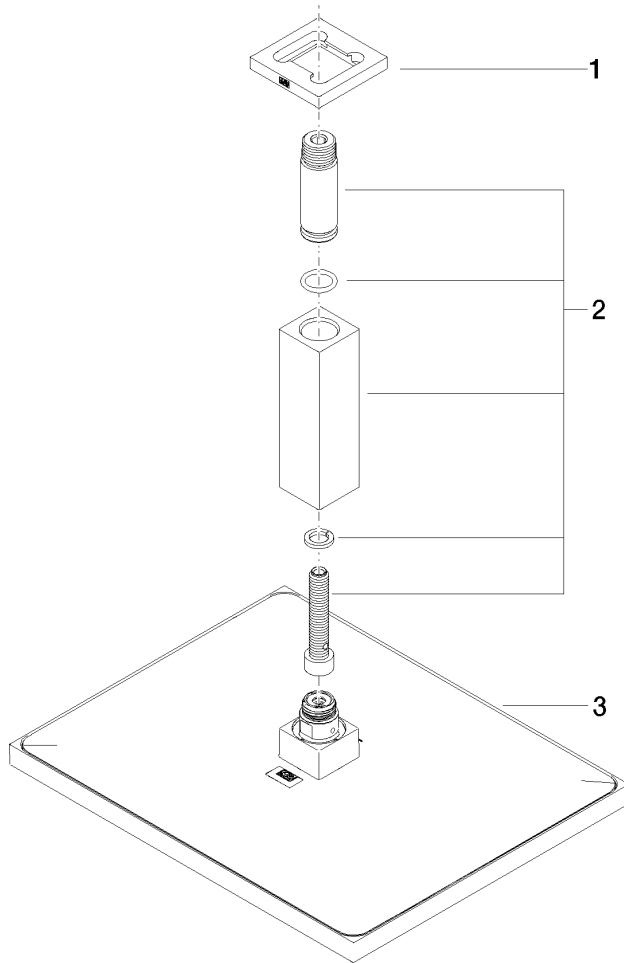

28 775 980 Product version from 3/13/2017

- rain shower 300 x 240mm
- PURE RAIN, max. flow rate 20 l/min (at 3 bar)
- Function from: 12 l/min
- with anti-scale system

Technical data:

- distance between ceiling and lower edge of the shower 165mm
- rosette 60 x 60, as required
- 1/2" connection

Recommended miscellaneous

- Concealed wall elbow -** 35 085 970 90
- min. recess depth 90 mm
 - max. recess depth 163 mm

28 775 980 Product version from 3/13/2017

mm [inches]

Flow rate chart

Codes & Standards

DIN 4109

ISO 3822

Scottish Water
Byelaws

UK Water Supply
Regulations

Ü-Zeichen

Rainshower with ceiling fixing 300 x 240 mm - Platinum

SERIES SPECIFIC

28 775 980 Product version from 3/13/2017

Certificates and sustainability

LGA_29

LGA_38

WRAS_2212

Spare parts list

No.	Item Number	Name	Quantity used	Delivery time
2	90 11 10 092 00-08	Connection vertical for spray ceiling fixing 35 x 35 x 135 mm - Platinum	1.00	54
3	04 12 05 063 00-08	Rainshower angular 300 x 240 mm - Platinum	1.00	54
1	09 27 98 017-08	Rosette for rain shower Ceiling mounting 60 x 9 x 60 mm - Platinum	1.00	-