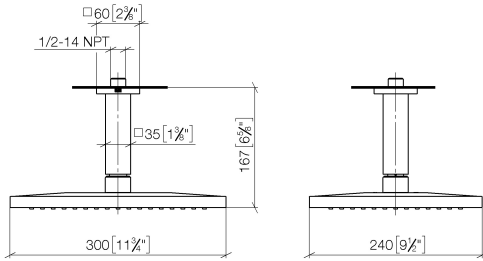

28 775 980 Product version from 3/13/2017

- rain shower 300 x 240mm
- PURE RAIN, max. flow rate 20 l/min (at 3 bar)
- Function from: 12 l/min
- with anti-scale system

Technical data:

- distance between ceiling and lower edge of the shower 165mm
- rosette 60 x 60, as required
- 1/2" connection

Recommended miscellaneous

- Concealed wall elbow -** 35 085 970 90
- min. recess depth 90 mm
 - max. recess depth 163 mm

28 775 980 Product version from 3/13/2017

mm [inches]

Flow rate chart

Codes & Standards

DIN 4109

ISO 3822

Scottish Water
Byelaws

UK Water Supply
Regulations

Ü-Zeichen

Rainshower with ceiling fixing 300 x 240 mm - Platinum

SERIES SPECIFIC

28 775 980 Product version from 3/13/2017