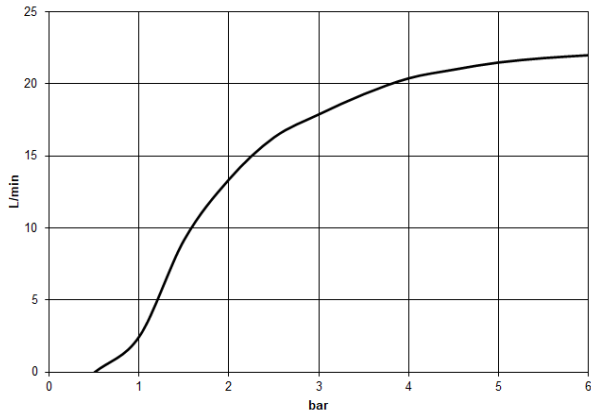

28 775 980 Product version from 3/13/2017

- rain shower 300 x 240mm
- PURE RAIN, max. flow rate 20 l/min (at 3 bar)
- Function from: 12 l/min
- with anti-scale system

Technical data:

- distance between ceiling and lower edge of the shower 165mm
- rosette 60 x 60, as required
- 1/2" connection

Recommended miscellaneous

- Concealed wall elbow -** 35 085 970 90
- min. recess depth 90 mm
 - max. recess depth 163 mm

28 775 980 Product version from 3/13/2017

mm [inches]

Flow rate chart

Codes & Standards