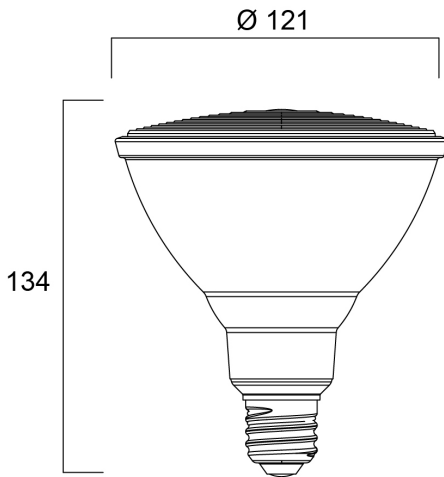

RefLED Retro PAR38 V2 DIM 1200L 830 IP65 40 SL

Item No: 0029200

SYLVANIA

High performance LED PAR38 lamp with the same look and feel of traditional PAR lamps Glass construction - means no colours clashing between the lamp and fixture Reduced visible heatsink from the front Mercury-free solution Lower maintenance cost RefLED™ RT PAR38 IP65 is also suitable for outdoor applications when used with IP65 rated luminaires Lifetime: up to 25,000 hours High lumen efficacy Dimmable with approved dimmers* 3 year warranty Suitable for general lighting and accent lighting for hotels, restaurants, bars, lobbies, corridors and halls

Technical Assets

Dimensions (mm)

Photometrics

RefLED Retro PAR38 V2 DIM 1200L 830 IP65 40 SL

Item No: 0029200

SYLVANIA

General data

Product name	RefLED Retro PAR38 V2 DIM 1200L 830 IP65 40 SL
Technology	LED
Watt (Rated) (W)	15
Fixture rating	Open
General application	Hospitality, Museums & Galleries, Residential & Consumer, Retail
Operating temperature range (°C)	-20°C...+40°C
Performance ambient temperature Tq (°C)	25
ETIM Class	EC001959
E-number FI	4741082
Warranty	3 years

Product EAN number	5410288292007
Packaging single length / height (cm)	13.4
Packaging single width (cm)	13.4
Packaging single depth (cm)	15.0
DUN14 (inner)	15410288292004
Units per outer package	6
Packaging outer length / height (cm)	43.7
Packaging outer width (cm)	29.6
Packaging outer depth (cm)	21.5