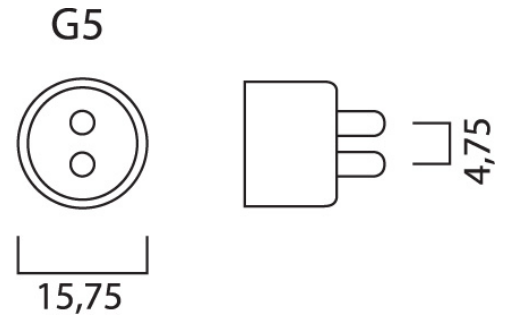

Features

- 50,000 hours average rated lifetime Last 2.5 times longer than 80W 1449mm fluorescent tri-phosphor T5 lamp High switching cycles - 200,000X Omni-directional light distribution and wide beam angle Minimum and maximum operating temperature: -20°C to 50°C Glass construction and polycarbonate end-caps Only suitable for direct mains (AC 220-240V) operation Ideal for factories, parking lots, supermarkets, department stores, schools and offices Not suitable for operation with electronic/ECG or magnetic/CCG ballasts

Product Overview

Product name	ToLEDo SUPERIA T5 AC V2 5FT 5600LM 840
Technology	LED
Watt (Rated) (W)	37
Cap/Base	G5
Fixture rating	Open
E-number FI	4941334
Colour temperature (K)	4000
CRI (Ra)	80
Colour Variation Initial (SDCM)	6
Photobiological Risk Group	RG0
Wattage (W)	37
IP rating	IP20
Product EAN number	5410288292601
Warranty	5 years

Technical drawings

Data table

GENERAL DATA

Product name	ToLEDo SUPERIA T5 AC V2 5FT 5600LM 840
Technology	LED
Watt (Rated) (W)	37
Cap/Base	G5
Fixture rating	Open
Operating temperature range (°C)	-20°C...+45°C
Performance ambient temperature Tq (°C)	25
E-number FI	4941334
Warranty	5 years

Lifespan L70 B50	50000
Average life (Rated) (h)	50000

PHYSICAL DATA

IP rating	IP20
Nominal Product Length (mm)	1462
Nominal Product Diameter (mm)	17
Weight (kg)	0.17

PACKAGING

Single packaging type	Carton
Product EAN number	5410288292601
Packaging single width (cm)	1.8
Packaging single depth (cm)	1.8
DUN14 (outer)	15410288292608
Packaging outer length / height (cm)	152.1