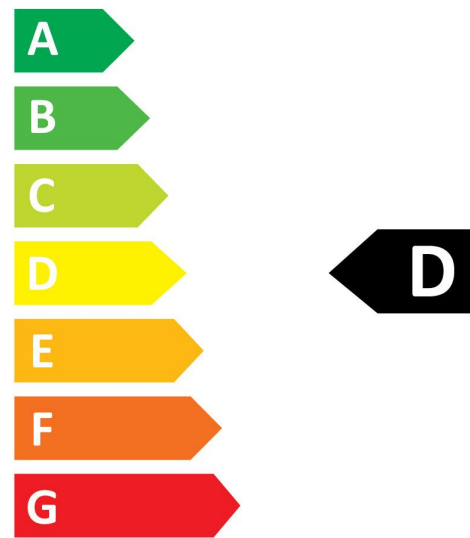

Features

- 50,000 hours average rated lifetime Last 2.5 times longer than 80W 1449mm fluorescent tri-phosphor T5 lamp High switching cycles - 200,000X Omni-directional light distribution and wide beam angle Minimum and maximum operating temperature: -20°C to 50°C Glass construction and polycarbonate end-caps Only suitable for direct mains (AC 220-240V) operation Ideal for factories, parking lots, supermarkets, department stores, schools and offices Not suitable for operation with electronic/ECG or magnetic/CCG ballasts

ELECTRICAL DATA

Wattage (W)	37
Primary Supply/Product voltage - min (V)	220
Lamp power factor	0.9
Control gear required	No
Inrush Current (A)	24.4
Inrush Duration (μ s)	13
Lamp Energy Label (class)	D

LIFETIME DATA

Energy label

 **ENERG** 
SYLVANIA
0029260

37
kWh/1000h

 **ENERG** 
SYLVANIA
0029260

37
kWh/1000h

Light your world