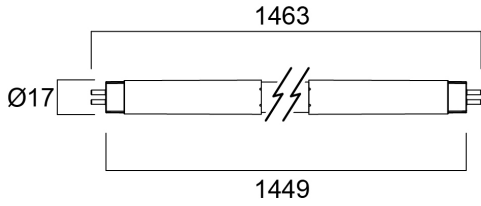

Features

- 50,000 hours average rated lifetime Last 2.5 times longer than 80W 1449mm fluorescent tri-phosphor T5 lamp High switching cycles - 200,000X Omni-directional light distribution and wide beam angle Minimum and maximum operating temperature: -20°C to 50°C Glass construction and polycarbonate end-caps Only suitable for direct mains (AC 220-240V) operation Ideal for factories, parking lots, supermarkets, department stores, schools and offices Not suitable for operation with electronic/ECG or magnetic/CCG ballasts

Product Overview

Product name	ToLEDo SUPERIA T5 AC V2 5FT 5600LM 840
Technology	LED
Watt (Rated) (W)	37
Cap/Base	G5
Fixture rating	Open
E-number FI	4941334
Colour temperature (K)	4000
CRI (Ra)	80
Colour Variation Initial (SDCM)	6
Photobiological Risk Group	RG0
Wattage (W)	37
IP rating	IP20
Product EAN number	5410288292601
Warranty	5 years

Technical drawings

Data table

GENERAL DATA

Product name	ToLEDo SUPERIA T5 AC V2 5FT 5600LM 840
Technology	LED
Watt (Rated) (W)	37
Cap/Base	G5
Fixture rating	Open
Operating temperature range (°C)	-20°C...+45°C
Performance ambient temperature Tq (°C)	25
E-number FI	4941334
Warranty	5 years

Lifespan L70 B50	50000
Average life (Rated) (h)	50000

PHYSICAL DATA

IP rating	IP20
Nominal Product Length (mm)	1462
Nominal Product Diameter (mm)	17
Weight (kg)	0.17

PACKAGING

Single packaging type	Carton
Product EAN number	5410288292601
Packaging single width (cm)	1.8
Packaging single depth (cm)	1.8
DUN14 (outer)	15410288292608
Packaging outer length / height (cm)	152.1