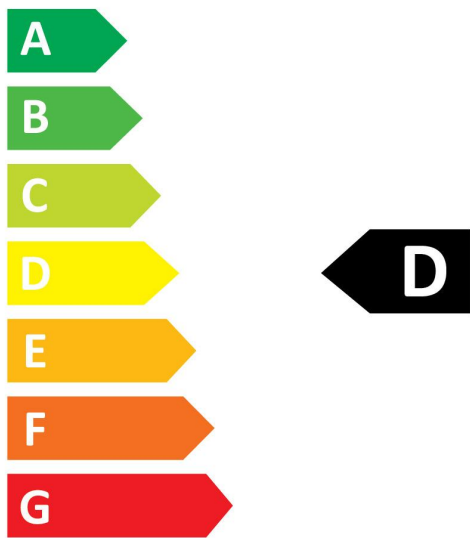

Features

- 50,000 hours average rated lifetime Last 2.5 times longer than 80W 1449mm fluorescent tri-phosphor T5 lamp High switching cycles - 200,000X Omni-directional light distribution and wide beam angle Minimum and maximum operating temperature: -20°C to 50°C Glass construction and polycarbonate end-caps Only suitable for direct mains (AC 220-240V) operation Ideal for factories, parking lots, supermarkets, department stores, schools and offices Not suitable for operation with electronic/ECG or magnetic/CCG ballasts

ELECTRICAL DATA

Wattage (W)	37
Primary Supply/Product voltage - min (V)	220
Lamp power factor	0.9
Control gear required	No
Inrush Current (A)	24.4
Inrush Duration (μ s)	13
Lamp Energy Label (class)	D

LIFETIME DATA

SAFETY DATA

SYLVANIA

ToLEDo SUPERIA T5 AC V2 5FT 5600LM 840
0029260

Optimal operating condition (°C)	-20-45
Breakage cleaning instructions	Not applicable
Special purpose lamp	No
Dry applications use only	No
Suitable for household illumination	No
Safety message	Suitable for totally enclosed fixture

Energy label

 **ENERG** 
SYLVANIA
0029260

37
kWh/1000h

 **ENERG** 
SYLVANIA
0029260

37
kWh/1000h

Light your world