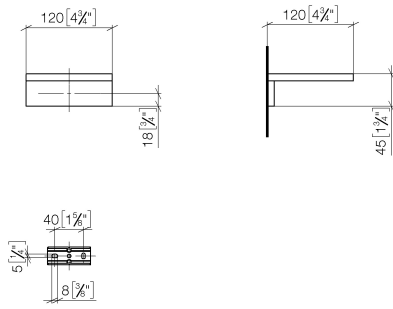

83 410 780 Product version from 4/1/2025

- width 120mm
- height 45 mm
- 120mm projection

	Platinum	83 410 780-08
	Chrome	83 410 780-00
	Brushed Platinum	83 410 780-06
	Dark Chrome	83 410 780-19
	Brushed Light Gold (PVD)	83 410 780-27
	Brushed Durabrass (23kt Gold)	83 410 780-28
	Brushed Gold (PVD)	83 410 780-37
	Brushed Dark Brass (PVD)	83 410 780-39
	Brushed Bronze (PVD)	83 410 780-42
	Brushed Dark Bronze (PVD)	83 410 780-43
	Brushed Champagne (22kt Gold)	83 410 780-46
	Champagne (22kt Gold)	83 410 780-47
	Brushed Dark Platinum	83 410 780-99

83 410 780 Product version from 4/1/2025

mm [inches]

83 410 780 Product version from 4/1/2025

Parts for other finishes can be found here: [Chrome](#)

Spare parts list

No.	Item Number	Name	Quantity used	Delivery time
5	09 30 30 069 90	Mounting Cylinder head screw with hexagon socket Low profile M4 x 16 mm -	2.00	14
2	08 17 78 507-08	Holder for soap dish 120 x 35 x 10 mm - Platinum	1.00	-
Spare part can no longer be ordered, please order the replacement item				
1	08 17 78 601-08	Soap dish 120 x 120 x 10 mm - Platinum	1.00	-
Spare part can no longer be ordered, please order the replacement item				
6	05 17 20 718 00 90	Attachment set 30 x 70 x 5 mm -	1.00	14
3	90 31 11 112 00 90	Mounting Threaded pin M5 x 6 mm -	1.00	14
4	90 30 11 029 00 90	Connection Spring lock washer Ø 4 -	2.00	14