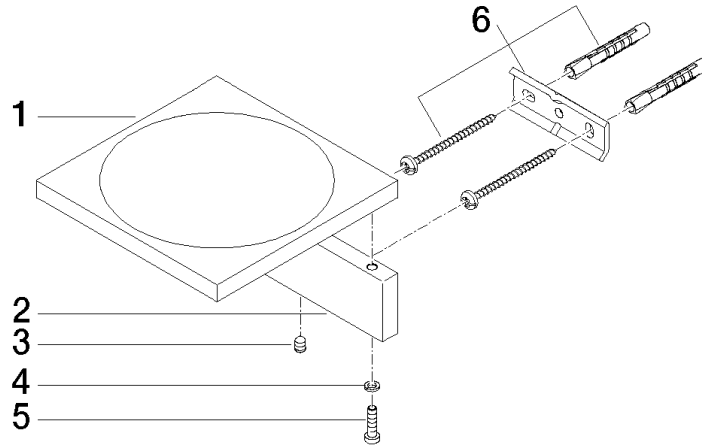

83 410 780 Product version from 4/1/2025

- width 120mm
- height 45 mm
- 120mm projection

	Platinum	83 410 780-08
	Chrome	83 410 780-00
	Brushed Platinum	83 410 780-06
	Dark Chrome	83 410 780-19
	Brushed Light Gold (PVD)	83 410 780-27
	Brushed Durabrass (23kt Gold)	83 410 780-28
	Brushed Gold (PVD)	83 410 780-37
	Brushed Dark Brass (PVD)	83 410 780-39
	Brushed Bronze (PVD)	83 410 780-42
	Brushed Dark Bronze (PVD)	83 410 780-43
	Brushed Champagne (22kt Gold)	83 410 780-46
	Champagne (22kt Gold)	83 410 780-47
	Brushed Dark Platinum	83 410 780-99

83 410 780 Product version from 4/1/2025

mm [inches]

83 410 780 Product version from 4/1/2025

Parts for other finishes can be found here: [Chrome](#)

Spare parts list

No.	Item Number	Name	Quantity used	Delivery time
5	09 30 30 069 90	Mounting Cylinder head screw with hexagon socket Low profile M4 x 16 mm -	2.00	14
2	08 17 78 507-08	Holder for soap dish 120 x 35 x 10 mm - Platinum	1.00	-
Spare part can no longer be ordered, please order the replacement item				
1	08 17 78 601-08	Soap dish 120 x 120 x 10 mm - Platinum	1.00	-
Spare part can no longer be ordered, please order the replacement item				
6	05 17 20 718 00 90	Attachment set 30 x 70 x 5 mm -	1.00	14
3	90 31 11 112 00 90	Mounting Threaded pin M5 x 6 mm -	1.00	14
4	90 30 11 029 00 90	Connection Spring lock washer Ø 4 -	2.00	14