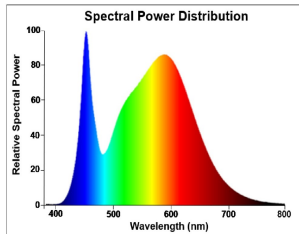

RefLED PAR38

RefLED Retro PAR38 V2 DIM 1200L 840 IP65 40 SL

0029201