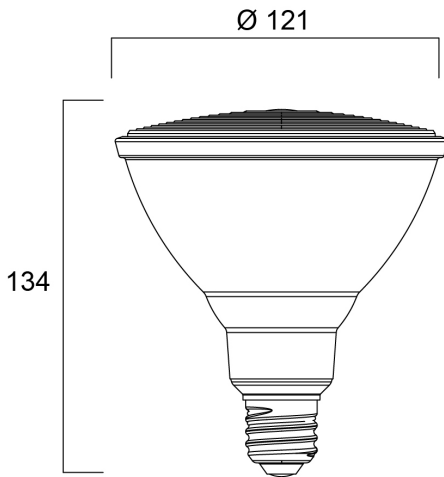

RefLED Retro PAR38 V2 DIM 1200L 840 IP65 40 SL

Item No: 0029201

SYLVANIA

High performance LED PAR38 lamp with the same look and feel of traditional PAR lamps Glass construction - means no colours clashing between the lamp and fixture Reduced visible heatsink from the front Mercury-free solution Lower maintenance cost RefLED™ RT PAR38 IP65 is also suitable for outdoor applications when used with IP65 rated luminaires Lifetime: up to 25,000 hours High lumen efficacy Dimmable with approved dimmers* 3 year warranty Suitable for general lighting and accent lighting for hotels, restaurants, bars, lobbies, corridors and halls

Technical Assets

Dimensions (mm)

Photometrics

RefLED Retro PAR38 V2 DIM 1200L 840 IP65 40 SL

Item No: 0029201

SYLVANIA

General data

Product name	RefLED Retro PAR38 V2 DIM 1200L 840 IP65 40 SL
Technology	LED
Watt (Rated) (W)	15
Fixture rating	Open
General application	Hospitality, Museums & Galleries, Residential & Consumer, Retail
Operating temperature range (°C)	-20°C...+40°C
Performance ambient temperature Tq (°C)	25
ETIM Class	EC001959
E-number FI	4741083
Warranty	3 years

Product EAN number	5410288292014
Packaging single length / height (cm)	13.4
Packaging single width (cm)	13.4
Packaging single depth (cm)	15.0
DUN14 (inner)	15410288292011
Units per outer package	6
Packaging outer length / height (cm)	43.7
Packaging outer width (cm)	29.6
Packaging outer depth (cm)	21.5