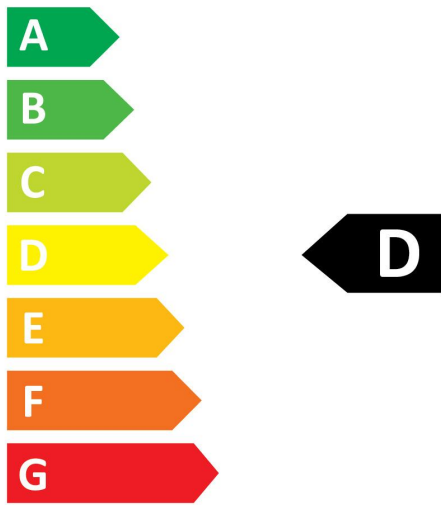

37
kWh/1000h

2019/2015