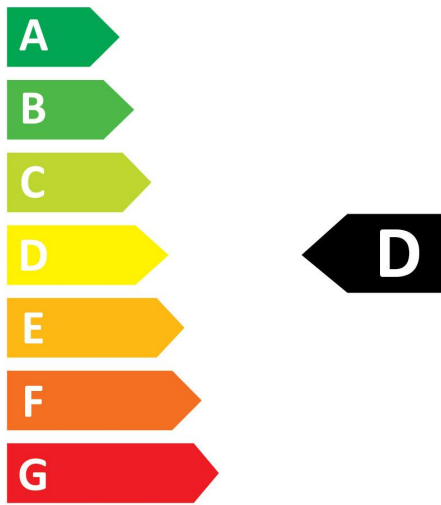

SYLVANIA

ToLEDo Superia T5 AC
ToLEDo SUPERIA T5 AC V2 5FT 5600LM 840
0029260

SYLVANIA

0029260

37
kWh/1000h

2019/2015