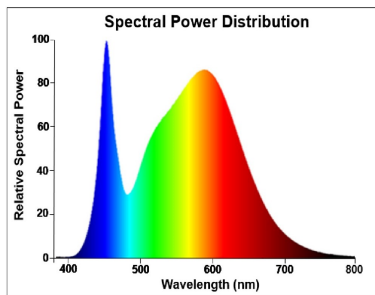

ToLEDo Superia T5 AC

ToLEDo SUPERIA T5 AC V2 5FT 5600LM 840

0029260

Weight (kg) 0.17

Packaging

Single packaging type	Carton
Product EAN number	5410288292601
Packaging single length / height (cm)	146.2
Packaging single width (cm)	1.8
Packaging single depth (cm)	1.8
DUN14 (outer)	15410288292608
Units per outer package	10
Packaging outer length / height (cm)	152.1
Packaging outer width (cm)	15.5
Packaging outer depth (cm)	7.8

Safety data

Optimal operating condition (°C)	-20-45
Breakage cleaning instructions	Not applicable
Special purpose lamp	No
Suitable for household illumination	Yes
Safety message	Suitable for totally enclosed fixture

PHOTOMETRY

TECHNICAL DRAWINGS