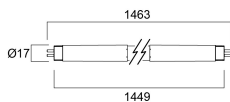

TECHNICAL DRAWINGS