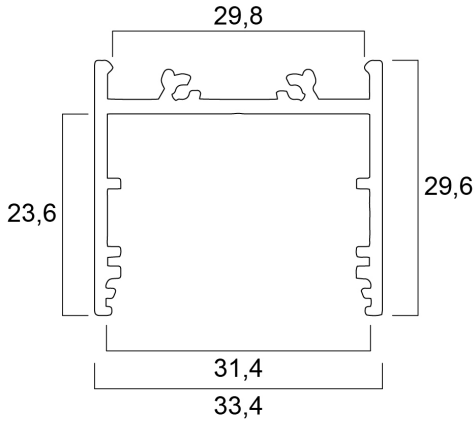

Profile deep wide surface 30 (33x30) 2m SET 0021571

Technical drawings

Data table

GENERAL DATA

Product name	Profile deep wide surface 30 (33x30) 2m SET
Technology	Accessory
Housing	Aluminium
Operating temperature range (°C)	25°C...+0°C
E-number FI	4278555
Warranty	3 years

OPTICAL DATA

Photobiological Risk Group	Not applicable

ELECTRICAL DATA

Control gear required	No

PHYSICAL DATA