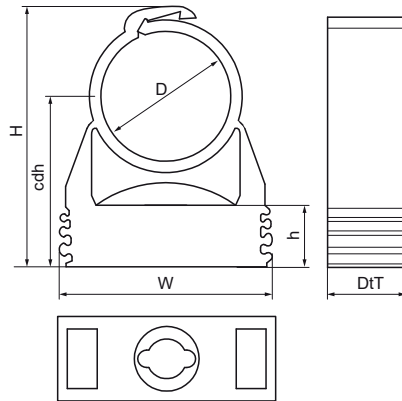

## Walraven starQuick® Clamp (White)

(C0510)

for securing conduits and pipes to walls, floors, or ceilings

### Features & benefits

- one-part clamp
- clamp closes by applying pressure to the pipe
- for outdoor use and installations in swimming pool environments, chemical factories, zinc factories, etc.
- due to a patented profile it is possible to tack several clamps to each other
- material: modified PA6 (polyamide), white (according to RAL 9003)
- resistant to UV, ageing, oil and petrol
- no corrosion, recyclable, halogen free
- temperature resistance from approx. -40 °C to approx. +90 °C (constant); short to approx. +130 °C

Product Number	Outside Pipe Diameter	Fixing Hole	Total Height	Total Width	Total Depth	Clamp Center Distance Height	Height	Connection Thread	Maximum Allowed Load Faz	Breaking Load Fbz
Reference Letter	D	FH	H	W	DtT	cdh	h	G	Fa,z	Fb,z
Unit description	mm	mm	mm	mm	mm	mm	mm		N	N
0855010	10 - 12	8	34	29	17	24	12.1	None	500	500
0855012	12 - 14	8	36	29	17	25	10.6	None	180	550
0855015	14 - 16	8	36	29	17	25	10.6	None	200	600
0855018	16 - 20	8	40	29	17	27	10.6	None	230	700
0855022	20 - 23	8	43	29	17	28	10.6	None	270	800
0855028	24 - 28	8	50	40	18	32	10.6	None	280	850
0855031	28 - 32	8	55	40	17	36	10.6	None	300	900
0855035	32 - 35	8	59	43	17	37	10.6	None	330	1,000
0855038	35 - 40	8	68	47	17	44	10.6	None	330	1,100
0855042	40 - 44	8	70	52	17	44	12.1	None	330	1,200
0855050	44 - 50	8	79	57	17	50	12.1	None	330	1,300
0855054	48 - 55	8	82	63	17	50	12.1	None	330	1,400
0855063	59 - 95	8	95	74	20	57	12.1	None	500	1,500