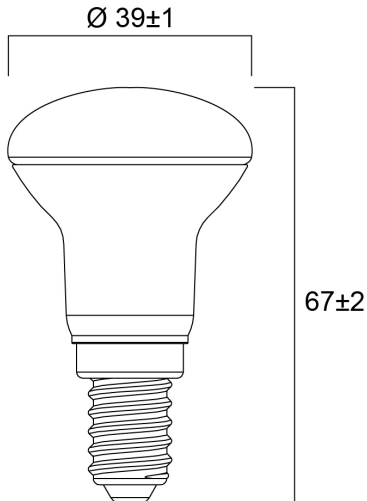

Technical Assets

Dimensions (mm)

Photometrics

RefLED R39 V4 250LM 830 E14 SL

Item No: 0029202

SYLVANIA

General data

Product name	RefLED R39 V4 250LM 830 E14 SL
Technology	LED
Watt (Rated) (W)	2.9
Cap/Base	E14
Fixture rating	Open
General application	Hospitality, Residential & Consumer
Operating temperature range (°C)	-20°C...+40°C
Performance ambient temperature Tq (°C)	25
ETIM Class	EC001959
E-number FI	4741084
Warranty	3 years

Lifetime data

Lifespan L70 B50	15000
Average life (Nominal) (h)	15000
Average life (Rated) (h)	15000

Physical data

Nominal Product Length (mm)	67
Nominal Product Diameter (mm)	39
Weight (kg)	0.055

RefLED R39 V4 250LM 830 E14 SL

Item No: 0029202

Packaging

Product EAN number	5410288292021
Packaging single length / height (cm)	8.35
Packaging single width (cm)	5.0
Packaging single depth (cm)	5.0
DUN14 (inner)	15410288292028
Units per outer package	6
Packaging outer length / height (cm)	15.8
Packaging outer width (cm)	10.7
Packaging outer depth (cm)	9.1