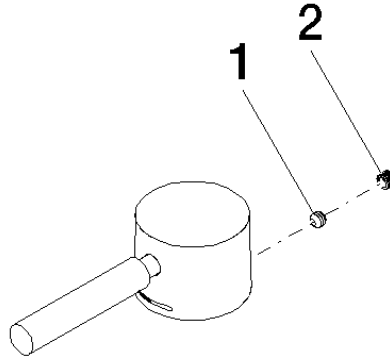

Handle for washstand deck mounting Lever 39 x 30 x 100 mm - Red

SPARE PARTS

90 20 66 009 00 Product version from 4/1/2025

Handle for washstand deck mounting Lever 39 x 30 x 100 mm - Red

SPARE PARTS

90 20 66 009 00 Product version from 4/1/2025

90 20 66 009 00 Product version from 4/1/2025

Parts for other finishes can be found here: [Chrome](#)

Spare parts list

No.	Item Number	Name	Quantity used	Delivery time
2	90 31 20 109 00 90	Plug -	1.00	14
1	90 31 11 063 00 90	Mounting Threaded pin with hexagon socket with cup point M5 x 4 mm -	1.00	14