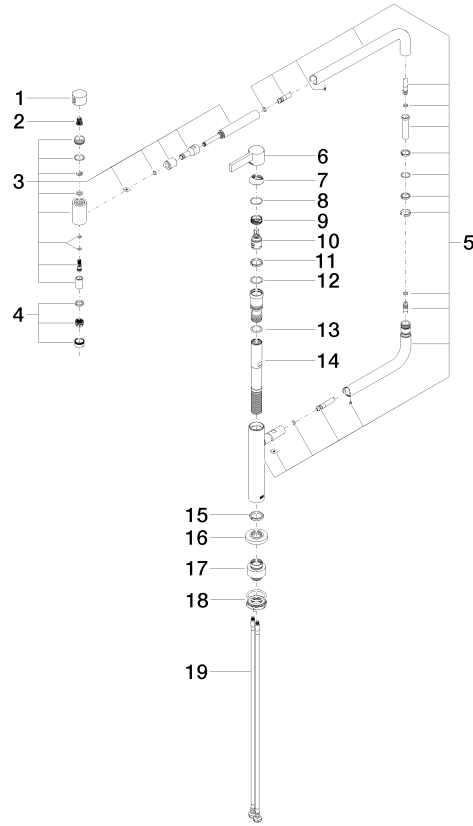

33 845 875 Product version from 3/11/2013 to 10/27/2020

- 552mm projection
- pivotable spout 360°
- air-enriched flow
- height of mixer 372 mm
- height up to aerator 290 mm
- rosette 55 mm
- hole diameter 30 mm
- max. flow 8 l/min at 3 bar flow pressure
- lead-free
- This product can help a building meet the requirements of Green Building Rating Systems, e.g. LEED®, BREEAM®, DGNB

Parts for other
finishes can be found
here: [Chrome](#)

Spare parts list

No.	Item Number	Name	Quantity used	Delivery time
18	04 30 11 085 87 90	Mounting with O-ring Ø34 x 4mm with spacer sleeve Ø 52 x 1,5 mm -	1.00	14
5	90 28 22 257 00-99	Joint for Pot Filler 340 x 327 x 38 mm - Brushed Dark Platinum	1.00	40
10	90 15 05 042 00 90	Cartridge Ø 25 x 52 mm -	1.00	14
12	90 14 10 063 00 90	O-Ring EPDM 70 26,0 x 2,0 mm -	1.00	14
15	09 28 10 159 90	Ring Ø 33,5 x 5 mm -	1.00	14
11	09 28 10 156 90	Ring Ø 29,9 x 4,9 mm -	1.00	14
1	09 20 62 025-99	Handle Ø 35 x 23 mm - Brushed Dark Platinum	1.00	40
16	09 27 87 033-99	Rosette Ø 55 x 12 mm - Brushed Dark Platinum	1.00	40
6	90 20 87 004 00-99	Handle Lever 35 x 40 x 110 mm - Brushed Dark Platinum	1.00	40
3	90 19 87 001 00-99	Spout 35 x 205 x 57 mm - Brushed Dark Platinum	1.00	40
13	09 14 10 081 90	O-Ring EPDM 70 22,0 x 3,0 mm -	1.00	14
14	09 30 01 126 90	Connection Ø 27 x 210 mm -	1.00	14
8	09 14 10 091 90	O-Ring NBR 70 26,5 x 1,72 mm -	1.00	14
9	09 24 04 266 90	Mounting Ø 28 x 10,8 mm -	1.00	14
2	90 12 12 002 00 90	Fixing cap white Ø 15 x 12 mm -	1.00	14
19	04 30 04 101 00 90	High pressure hose M8x1 x 3/8" x 600 mm -	2.00	14
4	90 23 01 026 07-99	Aerator with slit M24x1 8,0 l/min. - Brushed Dark Platinum	1.00	40
17	12 845 970 90	Extension set -	1.00	-
Spare part can no longer be ordered, please order the replacement item				
7	09 28 30 013-99	Cover Ø 37 x 11,7 mm - Brushed Dark Platinum	1.00	40