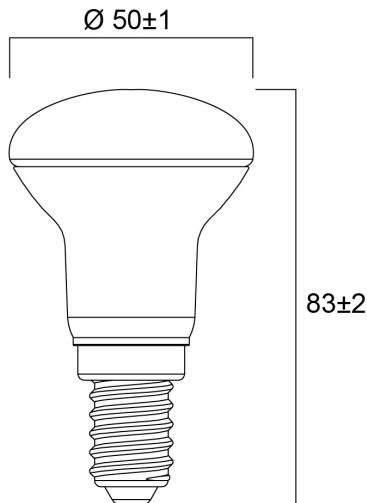

### Dimensions (mm)

## Physical data

Nominal Product Length (mm)	82.5
Nominal Product Diameter (mm)	50
Weight (kg)	0.026

## Packaging

Product EAN number	5410288292052
Packaging single length / height (cm)	5.0
Packaging single width (cm)	5.0
Packaging single depth (cm)	8.3
DUN14 (inner)	15410288292059
Units per outer package	6
Packaging outer length / height (cm)	15.8
Packaging outer width (cm)	10.7
Packaging outer depth (cm)	9.1