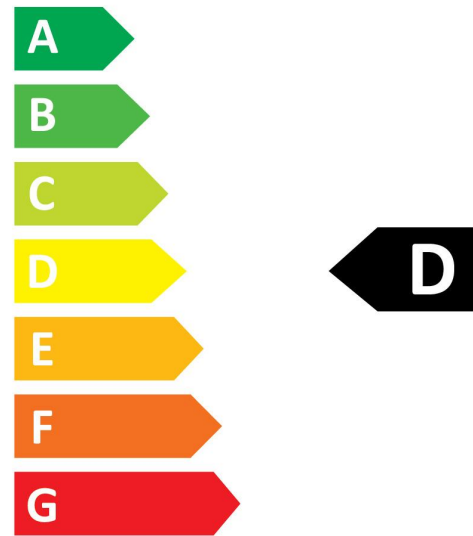

26
kWh/1000h