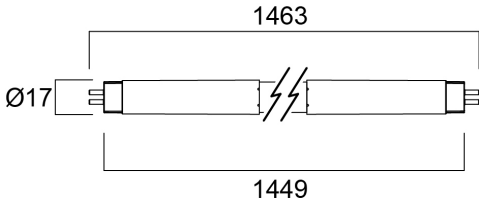

Features

- 50,000 hours average rated lifetime Last 2.5 times longer than 49W 1449mm fluorescent tri-phosphor T5 lamp High switching cycles - 200,000X Omni-directional light distribution and wide beam angle Minimum and maximum operating temperature: -20°C to 50°C Glass construction and polycarbonate end-caps Only suitable for direct mains (AC 220-240V) operation Ideal for factories, parking lots, supermarkets, department stores, schools and offices Not suitable for operation with electronic/ECG or magnetic/CCG ballasts

Product Overview

Product name	ToLEDo Superia T5 AC V2 5FT 3900LM 840
Technology	LED
Watt (Rated) (W)	26
Cap/Base	G5
Fixture rating	Open
E-number FI	4940791
Colour temperature (K)	4000
CRI (Ra)	80
Colour Variation Initial (SDCM)	6
Photobiological Risk Group	RG0
Wattage (W)	26
IP rating	IP20
Product EAN number	5410288292595
Warranty	5 years

Technical drawings

Data table

GENERAL DATA

Product name	ToLEDo Superia T5 AC V2 5FT 3900LM 840
Technology	LED
Watt (Rated) (W)	26
Cap/Base	G5
Fixture rating	Open
Operating temperature range (°C)	-20°C...+45°C
Performance ambient temperature Tq (°C)	25
E-number FI	4940791
Warranty	5 years

Lifespan L70 B50	50000
Average life (Rated) (h)	50000

PHYSICAL DATA

IP rating	IP20
Nominal Product Length (mm)	1462
Nominal Product Diameter (mm)	17
Weight (kg)	0.17

PACKAGING

Single packaging type	Carton
Product EAN number	5410288292595
Packaging single width (cm)	1.8
Packaging single depth (cm)	1.8
DUN14 (outer)	15410288292592
Packaging outer length / height (cm)	152.1