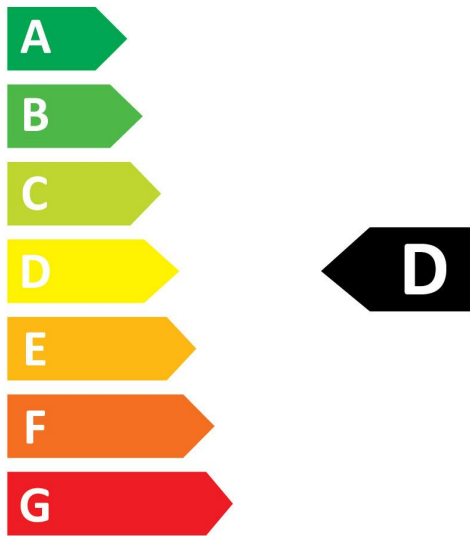

SYLVANIA

ToLEDo Superia T5 AC V2 5FT 3900LM 840
0029259

Optimal operating condition (°C)	-20-45
Breakage cleaning instructions	Not applicable
Special purpose lamp	No
Dry applications use only	No
Suitable for household illumination	No
Safety message	Suitable for totally enclosed fixture

Energy label

26
kWh/1000h