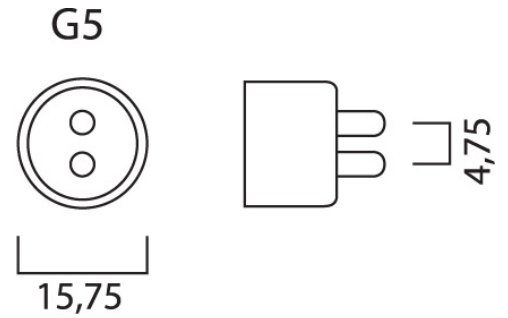

Features

- 50,000 hours average rated lifetime Last 2.5 times longer than 49W 1449mm fluorescent tri-phosphor T5 lamp High switching cycles - 200,000X Omni-directional light distribution and wide beam angle Minimum and maximum operating temperature: -20°C to 50°C Glass construction and polycarbonate end-caps Only suitable for direct mains (AC 220-240V) operation Ideal for factories, parking lots, supermarkets, department stores, schools and offices Not suitable for operation with electronic/ECG or magnetic/CCG ballasts

Product Overview

Product name	ToLEDo Superia T5 AC V2 5FT 3900LM 840
Technology	LED
Watt (Rated) (W)	26
Cap/Base	G5
Fixture rating	Open
E-number FI	4940791
Colour temperature (K)	4000
CRI (Ra)	80
Colour Variation Initial (SDCM)	6
Photobiological Risk Group	RG0
Wattage (W)	26
IP rating	IP20
Product EAN number	5410288292595
Warranty	5 years

Technical drawings

Data table

GENERAL DATA

Product name	ToLEDo Superia T5 AC V2 5FT 3900LM 840
Technology	LED
Watt (Rated) (W)	26
Cap/Base	G5
Fixture rating	Open
Operating temperature range (°C)	-20°C...+45°C
Performance ambient temperature Tq (°C)	25
E-number FI	4940791
Warranty	5 years

Lifespan L70 B50	50000
Average life (Rated) (h)	50000

PHYSICAL DATA

IP rating	IP20
Nominal Product Length (mm)	1462
Nominal Product Diameter (mm)	17
Weight (kg)	0.17

PACKAGING

Single packaging type	Carton
Product EAN number	5410288292595
Packaging single width (cm)	1.8
Packaging single depth (cm)	1.8
DUN14 (outer)	15410288292592
Packaging outer length / height (cm)	152.1