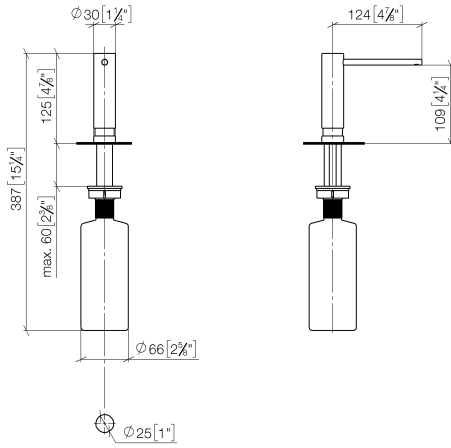

82 424 970 Product version from 4/1/2025

- 124mm projection
- 500 ml bottle
- can be filled from the top
- rotating pump head
- height 125 mm
- width 30mm
- hole diameter 25 mm

Fits ELIO, ENO, MEM, META SQUARE, SYNC and TARA ULTRA

	Chrome	82 424 970-00
	Brushed Platinum	82 424 970-06
	Platinum	82 424 970-08
	Dark Chrome	82 424 970-19
	Brushed Durabronze (23kt Gold)	82 424 970-28
	Matte Black	82 424 970-33
	Brushed Dark Brass (PVD)	82 424 970-39
	Brushed Bronze (PVD)	82 424 970-42
	Brushed Dark Bronze (PVD)	82 424 970-43
	Brushed Champagne (22kt Gold)	82 424 970-46
	Champagne (22kt Gold)	82 424 970-47
	Brushed Chrome	82 424 970-93
	Brushed Dark Platinum	82 424 970-99

82 424 970 Product version from 4/1/2025

mm [inches]

82 424 970 Product version from 4/1/2025

Parts for other finishes can be found here: Brushed Platinum

Spare parts list

No.	Item Number	Name	Quantity used	Delivery time
1	90 10 10 539 00-00	Dispenser Pump head, complete Installation variant without rosette - Chrome	1.00	20
2	08 10 10 527 90	Shaft Shaft M24x1.25 M24 x 1,25 x 99 mm -	1.00	14
3	09 14 05 014 90	Washer NBR 70 48,0 x 27,0 x 3,0 mm -	1.00	14
4	08 10 10 517 90	Nut Shaft dispenser 45 x 45 x 15 mm -	1.00	14
5	90 10 10 603 00 90	Bottle for integrated dispenser 500ml -	1.00	14
7	90 82 43 997 00-00	Conversion kit - Chrome	1.00	20
6	90 82 44 497 00-00	Conversion kit - Chrome	1.00	20
8	90 82 43 480 90-00	Conversion kit - Chrome	1.00	20