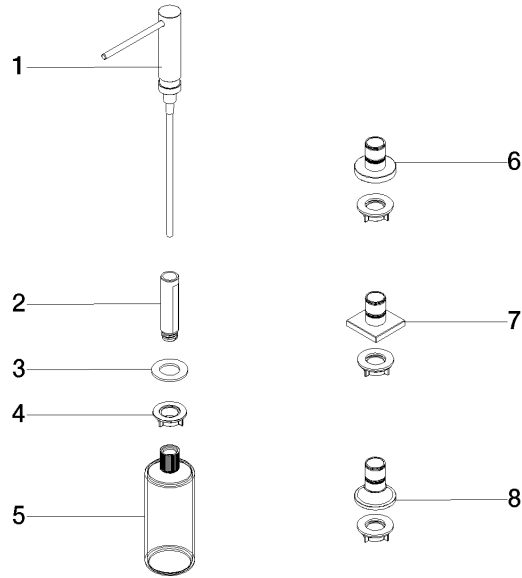

82 424 970 Product version from 4/1/2025

- 124mm projection
- 500 ml bottle
- can be filled from the top
- rotating pump head
- height 125 mm
- width 30mm
- hole diameter 25 mm

Fits ELIO, ENO, MEM, META SQUARE, SYNC and TARA ULTRA

	Chrome	82 424 970-00
	Brushed Platinum	82 424 970-06
	Platinum	82 424 970-08
	Dark Chrome	82 424 970-19
	Brushed Durabronze (23kt Gold)	82 424 970-28
	Matte Black	82 424 970-33
	Brushed Dark Brass (PVD)	82 424 970-39
	Brushed Bronze (PVD)	82 424 970-42
	Brushed Dark Bronze (PVD)	82 424 970-43
	Brushed Champagne (22kt Gold)	82 424 970-46
	Champagne (22kt Gold)	82 424 970-47
	Brushed Chrome	82 424 970-93
	Brushed Dark Platinum	82 424 970-99

82 424 970 Product version from 4/1/2025

mm [inches]

82 424 970 Product version from 4/1/2025

Parts for other finishes can be found here: Brushed Platinum

Spare parts list

No.	Item Number	Name	Quantity used	Delivery time
1	90 10 10 539 00-00	Dispenser Pump head, complete Installation variant without rosette - Chrome	1.00	20
2	08 10 10 527 90	Shaft Shaft M24x1.25 M24 x 1,25 x 99 mm -	1.00	14
3	09 14 05 014 90	Washer NBR 70 48,0 x 27,0 x 3,0 mm -	1.00	14
4	08 10 10 517 90	Nut Shaft dispenser 45 x 45 x 15 mm -	1.00	14
5	90 10 10 603 00 90	Bottle for integrated dispenser 500ml -	1.00	14
7	90 82 43 997 00-00	Conversion kit - Chrome	1.00	20
6	90 82 44 497 00-00	Conversion kit - Chrome	1.00	20
8	90 82 43 480 90-00	Conversion kit - Chrome	1.00	20