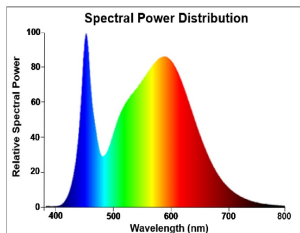

ToLEDo Superia T5 AC

ToLEDo Superia T5 AC V2 5FT 3900LM 840
0029259

TECHNICAL DRAWINGS