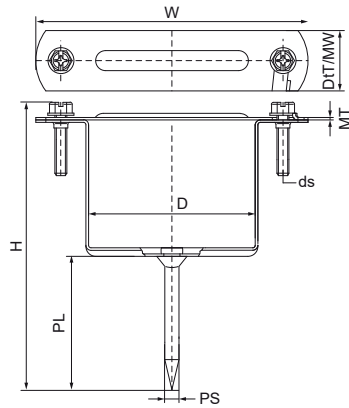

Walraven Hinged Pipe Clamp 400 Square (BUP1000)

(B4010)

for rainwater pipes

Features & benefits

- with quick locking system
- for fixing of square rainwater pipe
- locking screws: 2 combi slot screws
- material: steel
- stainless steel locking screw(s)
- clamp: product is part of the Walraven BIS UltraProtect® 1000 system
- suitable for in- and outdoor applications
- stands min. 1,000 hours salt spray test (max. 5% red rust) according to ISO 9227

EPD

Product Number	Height	Width	Total Height	Total Width	Total Depth	Material Width	Material Thickness	Pin Size	Pin Length
Reference letter	<i>h</i>	<i>w</i>	<i>H</i>	<i>W</i>	<i>DtT</i>	<i>MW</i>	<i>MT</i>	<i>PS</i>	<i>PL</i>
Unit description	<i>mm</i>	<i>mm</i>	<i>mm</i>	<i>mm</i>	<i>mm</i>	<i>mm</i>	<i>mm</i>	<i>mm</i>	<i>mm</i>
4031080	80	80	285	136	30	30	1.25	7	90
4031100	100	100	300	155	30	30	1.25	7	90