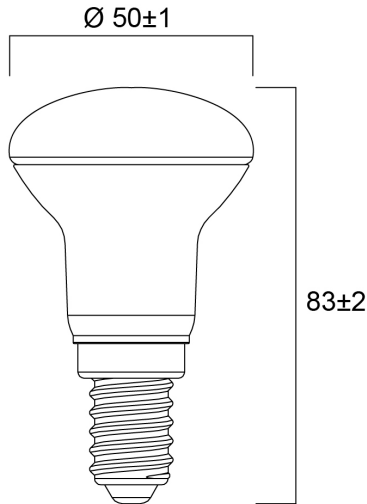

Technical Assets

Dimensions (mm)

Photometrics

RefLED R50 V4 470LM 840 E14 SL

Item No: 0029206

SYLVANIA

General data

Product name	RefLED R50 V4 470LM 840 E14 SL
Technology	LED
Watt (Rated) (W)	4.9
Cap/Base	E14
Fixture rating	Open
General application	Hospitality, Residential & Consumer
Operating temperature range (°C)	-20°C...+40°C
Performance ambient temperature Tq (°C)	25
ETIM Class	EC001959
E-number FI	4741086
Warranty	3 years

Lifetime data

Lifespan L70 B50	15000
Average life (Nominal) (h)	15000
Average life (Rated) (h)	15000

Physical data

Nominal Product Length (mm)	82.5
Nominal Product Diameter (mm)	50
Weight (kg)	0.026

RefLED R50 V4 470LM 840 E14 SL

Item No: 0029206

Packaging

Product EAN number	5410288292069
Packaging single length / height (cm)	5.0
Packaging single width (cm)	5.0
Packaging single depth (cm)	8.3
DUN14 (inner)	15410288292066
Units per outer package	6
Packaging outer length / height (cm)	15.8
Packaging outer width (cm)	10.7
Packaging outer depth (cm)	9.1